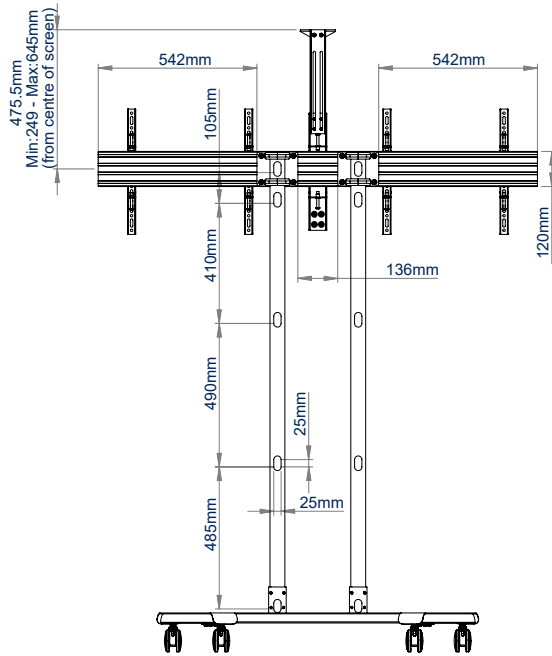

REAR VIEW

PACKING INFORMATION

PLEASE NOTE, THIS IS A **MULTI-BOX** ITEM

COLOUR:	ORDER REF:	EAN CODE:
Black	BT8511/BB	5019318089244

ACCESSORIES AND RELATED PRODUCTS

SS-V4-BT8511-111121