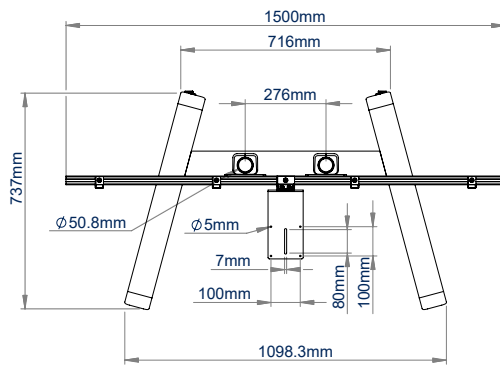

TOP VIEW

PACKING INFORMATION

PLEASE NOTE, THIS IS A **MULTI-BOX** ITEM

COLOUR:	ORDER REF:	EAN CODE:
Black	BT8511/BB	5019318089244