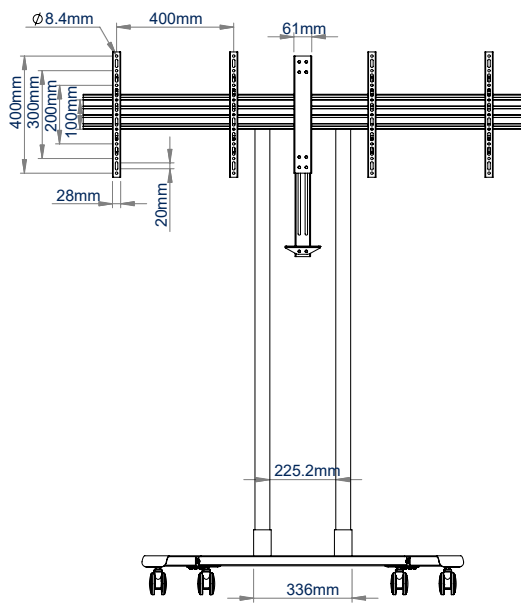

FRONT VIEW

PACKING INFORMATION

PLEASE NOTE, THIS IS A **MULTI-BOX** ITEM

COLOUR:	ORDER REF:	EAN CODE:
Black	BT8511/BB	5019318089244

ACCESSORIES AND RELATED PRODUCTS

SS-V4-BT8511-111121