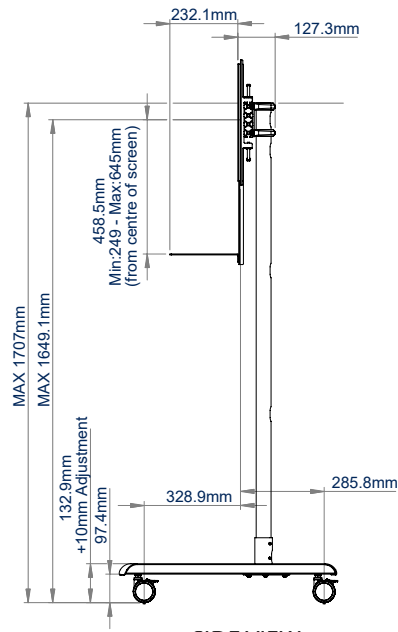

SIDE VIEW

PACKING INFORMATION

PLEASE NOTE, THIS IS A **MULTI-BOX** ITEM

COLOUR:	ORDER REF:	EAN CODE:
Black	BT8511/BB	5019318089244

ACCESSORIES AND RELATED PRODUCTS

SS-V4-BT8511-111121