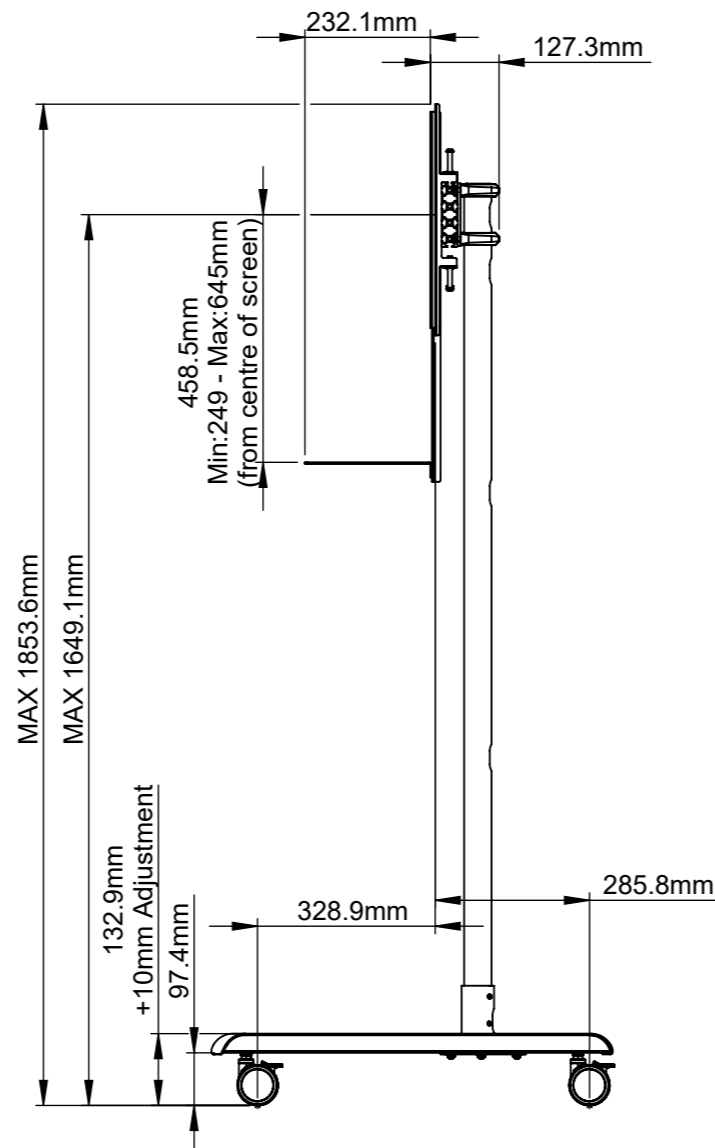

ISOMETRIC VIEW
SCALE: 1 : 20

B-Tech International Design & Manufacturing Limited Part of the B-Tech International Group		B-Tech No: BT8511
		Title: Universal Twin Screen VC Trolley with Webcam Shelf
 UNLESS OTHERWISE SPECIFIED DIMENSIONS ARE IN MILLIMETERS	Size: A3	Revision: R00
	Scale: 1:12	Date: 19/10/2021
	Sheet: 1 of 1	File Name: BTD-BT8511