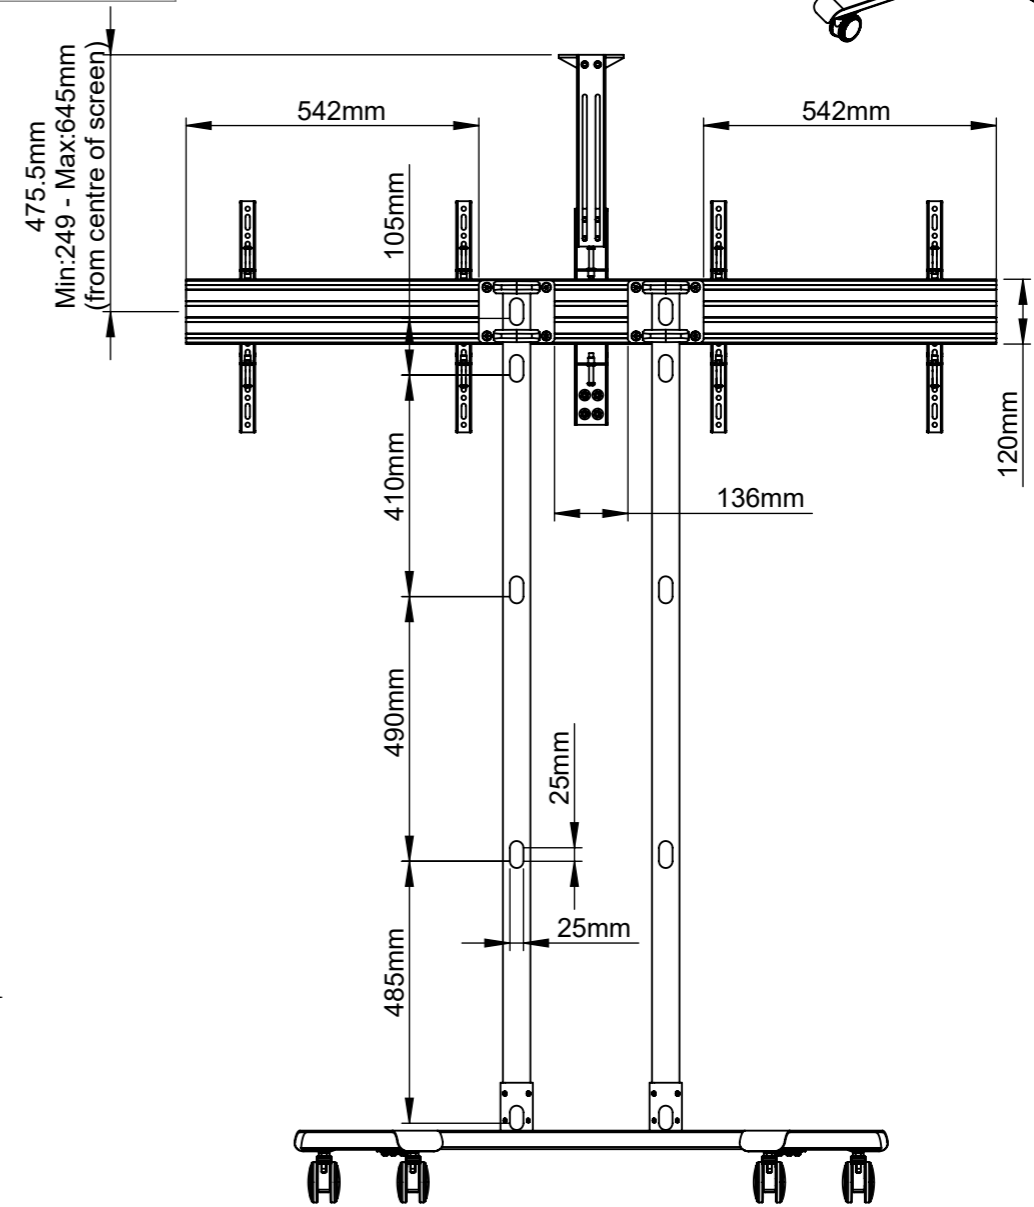

ISOMETRIC VIEW
SCALE: 1 : 20

B-Tech International Design & Manufacturing Limited Part of the B-Tech International Group		B-Tech No: BT8511
		Title: Universal Twin Screen VC Trolley with Webcam Shelf
 UNLESS OTHERWISE SPECIFIED DIMENSIONS ARE IN MILLIMETERS	Size: A3	Revision: R00
	Scale: 1:12	Date: 19/10/2021
	Sheet: 1 of 1	File Name: BTD-BT8511