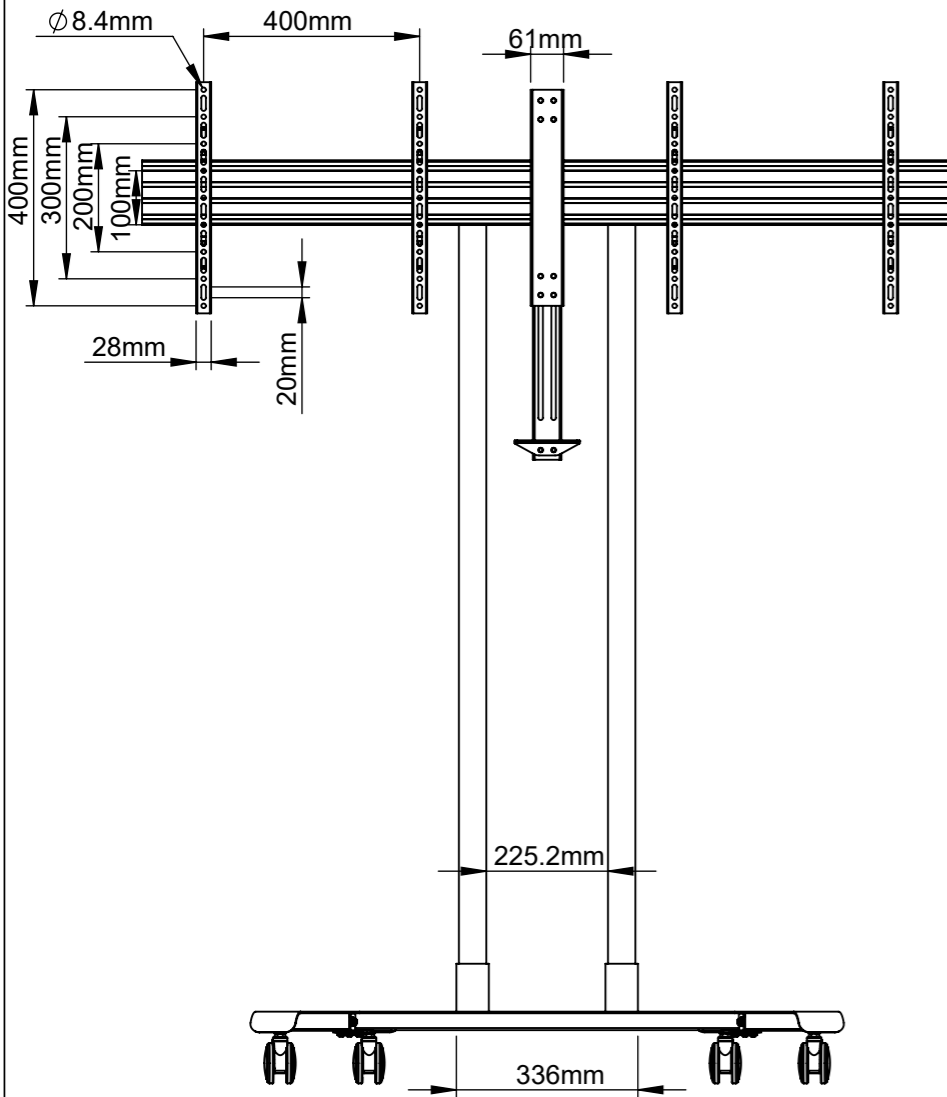

ISOMETRIC VIEW
SCALE: 1 : 20

B-Tech International Design & Manufacturing Limited Part of the B-Tech International Group		B-Tech No: BT8511
		Title: Universal Twin Screen VC Trolley with Webcam Shelf
 UNLESS OTHERWISE SPECIFIED DIMENSIONS ARE IN MILLIMETERS	Size: A3	Revision: R00
	Scale: 1:12	Date: 19/10/2021
	Sheet: 1 of 1	File Name: BTD-BT8511