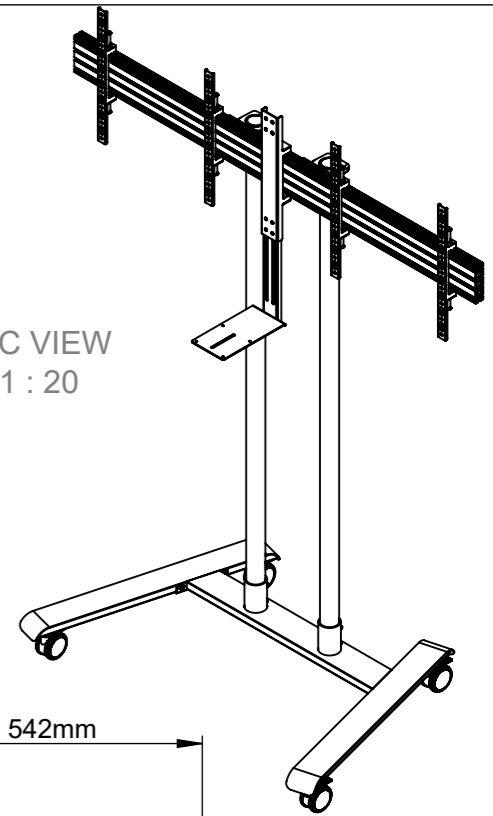

ISOMETRIC VIEW
SCALE: 1 : 20

B-Tech International Design & Manufacturing Limited Part of the B-Tech International Group		B-Tech No: BT8511
		Title: Universal Twin Screen VC Trolley with Webcam Shelf
 UNLESS OTHERWISE SPECIFIED DIMENSIONS ARE IN MILLIMETERS	Size: A3	Revision: R00
	Scale: 1:12	Date: 19/10/2021
	Sheet: 1 of 1	File Name: BTD-BT8511