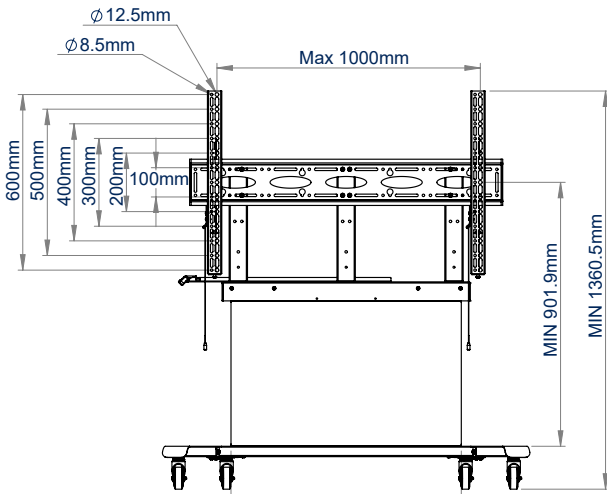

FRONT VIEW - LOWEST