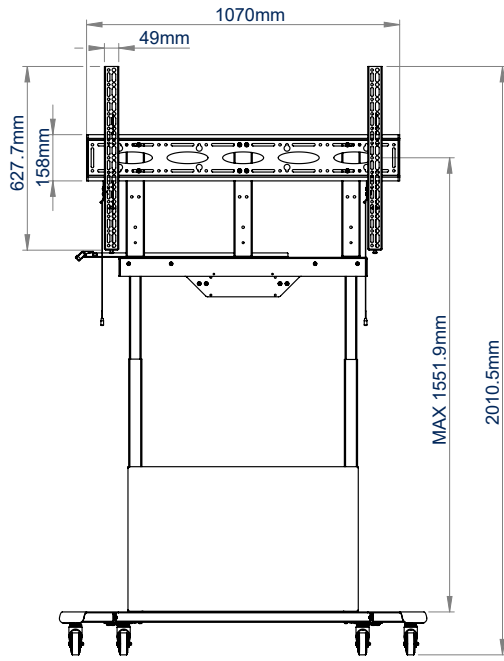

FRONT VIEW - HIGHEST