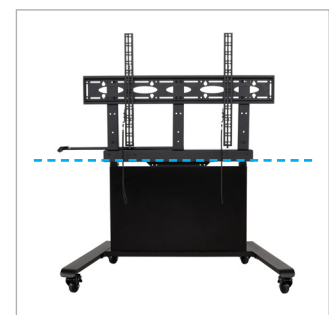

B-TECH AV MOUNTS

**MOTORIZED
 HEIGHT
 ADJUSTMENT**

BT8568

MOTORIZED HEIGHT ADJUSTABLE FLAT SCREEN TROLLEY

The BT8568 is a mobile solution designed to mount large screens up to 86". Electronic height adjustment enables effortless raising and lowering of the screen via a wired control panel, with an adjustment range of up to 650mm. This trolley is ideal for mounting interactive touchscreens into education and corporate environments and is capable of supporting loads up to 100kg. The mount has a modern design and features a simple hook-on installation for quick and easy screen fitting and incorporates an adapter plate for the fitting of AV accessory shelves.

SPECIFICATION

Recommended screen size:	55" - 86"
Max load:	100kg
Dimensions:	H: 1360 - 2010mm x W: 1255 x D: 740mm
VESA® & non-VESA fixings:	up to 1000 x 600
Height adjustment range:	up to 650mm

FEATURES

- Easy to use motorised height adjustment allows the mounted screen to be positioned at the ideal height for the user
- Ideal for use with large touch screens and interactive displays
- Supplied with a wired control console
- Automatic auto-stop; when resistance is felt
- Interface arms include levelling screws to adjust the height of the screen
- Safety screws help prevent unauthorised removal of the screen
- Non-marking locking / braked castors included
- TUV, CE & UKCA Certified
- Simple hook-on screen installation
- All mounting hardware included

Height adjustment range of up to 650mm

Supplied with a wired control panel

Includes non-marking 3" locking/braked castors

Automatic auto-stop; when resistance is felt

FRONT VIEW - HIGHEST

SIDE VIEW

FRONT VIEW - LOWEST