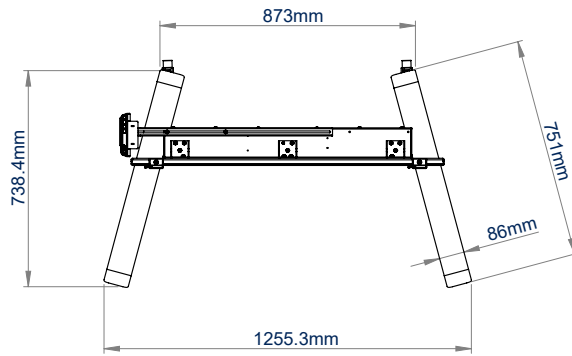

TOP VIEW

PACKING INFORMATION

PLEASE NOTE, THIS IS A 3 BOX ITEM

COLOUR:	ORDER REF:	EAN CODE:	MASTER CARTON QTY:	MASTER CARTON WEIGHT:	MASTER CARTON CUBE:
Black	BT8568/B	5019318304705	1	16.7kg / 16.48kg / 24.4kg	0.029 / 0.04 / 0.091