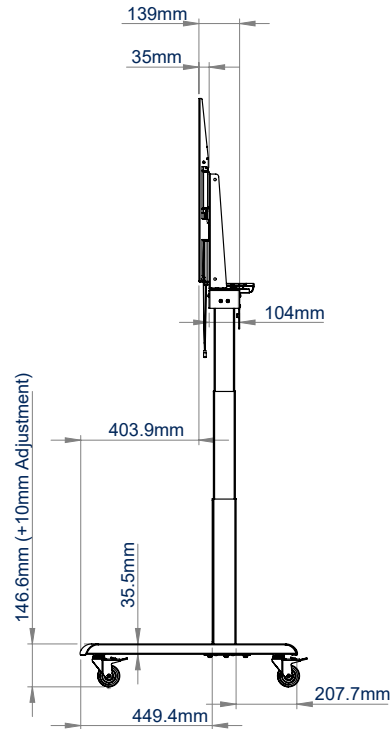

SIDE VIEW

TOP VIEW

PACKING INFORMATION

PLEASE NOTE, THIS IS A 3 BOX ITEM

COLOUR:	ORDER REF:	EAN CODE:	MASTER CARTON QTY:	MASTER CARTON WEIGHT:	MASTER CARTON CUBE:
Black	BT8568/B	5019318304705	1	16.7kg / 16.48kg / 24.4kg	0.029 / 0.04 / 0.091

ACCESSORIES AND RELATED PRODUCTS