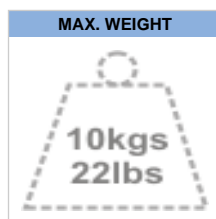

## NEWSTAR FLAT SCREEN DESK MOUNT

Newstar Tilt/Turn/Rotate Desk Mount  
(clamp) for 10-30" Monitor Screen, Height  
Adjustable - Grey

The NewStar desk mount, model FPMA-D600 is a tilt-, swivel and rotatable desk mount for flat screens up to 30". This mount is a great choice for space saving placement on desks using a desk clamp.

### SPECIFICATIONS

Screens	1
Screen size	10 - 30"
Max. weight	10
Desk mount	Desk clamp
VESA minimum	75x75 mm
VESA maximum	100x100 mm
Depth	25 - 60 cm
Height	0 - 31 cm
Tilt	180°
Rotation	360°
Swivel	180°
Color	Grey
Warranty	5 year
EAN code	8717371440008