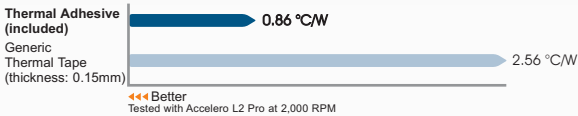

RAM and VR Cooling performance with Thermal Adhesive **New**

Compatibility

AMD Radeon

R7 370, 360, 260(X), 250(X), 240, HD 8760, 8740, 7850, 7790, 7770 (GHz), 7750, 7730, 6850, 6770, 6750, 6670 (LP), 6570, 5770, 5750, 5670, 5550, 4850, 4830, 4770, 4730, 4670, 4650, 4550, 4350 (LP), 3870, 3850, 3690, 3650, 3470, 3450, 2600 XT, 2600 Pro, 2400 XT, 2400 Pro, X1950 XTX, X1950 XT, X1950 Pro, X1950 GT, X1900 XTX, X1900 XT, X1900 GT, X1800 XT, X1800 XL, X1800 GTO, X1650 XT, X1650 Pro, X1600 XT, X1600 Pro, X1550, X1300 XT, X1300 Pro, X1300

NVIDIA GeForce

GTX 750 (Ti), 650 (Ti), GTS 450, 240 (OEM), GT 740, 640, 630, 440, 340, 330, 320, 240, 220 (not LP), 130 (OEM), 120 (OEM), 9800 GTX+, 9800 GTX, 9800 GT, 9600 GT, 9600 GSO 512, 9600 GSO, 9500 GT (not LP), 9400 GT (not LP), 8800 GTS 512 (G92), 8800 GTS (G92), 8800 GT, 8800 GS (9600 GSO), 8600 GTS, 8600 GT GDDR3, 8600 GT DDR2, 8500 GT (not LP), 7950 GT, 7900 GTX, 7900 GT, 7900 GS, 7800 GTX 512, 7800 GTX, 7800 GT, 7600 GT, 7200 GS (TC)