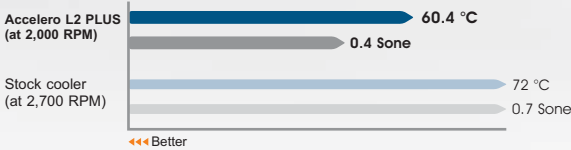

Cooling Performance & Noise Level on NVIDIA GTX 400