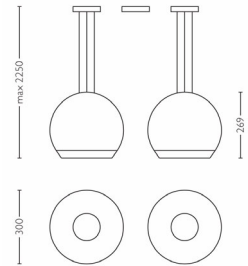

Lirio by Philips
Suspension light

Carino

36921/31/LI