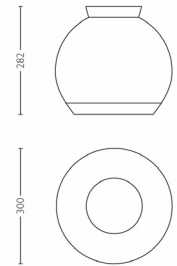

Lirio by Philips
Ceiling light

Carino

36925/31/LI