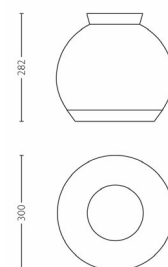

Lirio by Philips
Ceiling light

Carino

36925/32/LI