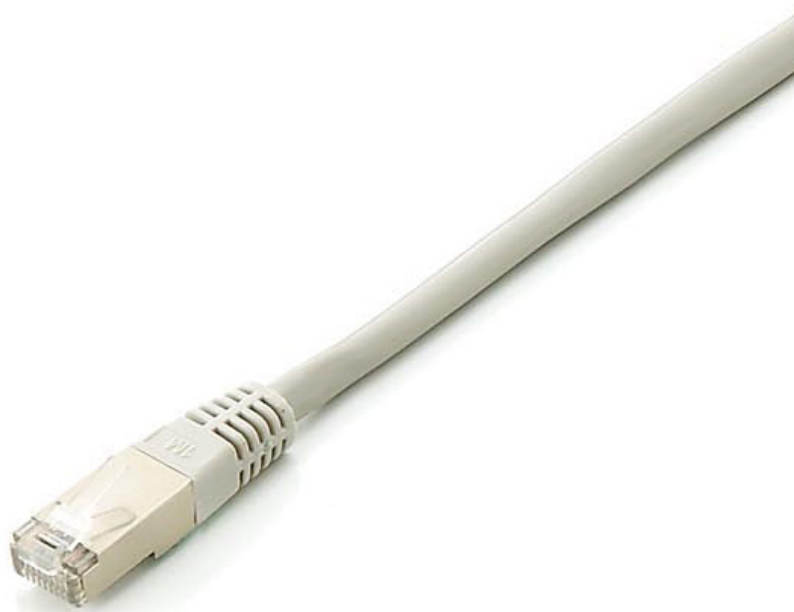

605608 Cat.6A Platinum S/FTP Patch Cable, 15m , Grey

Product Images

Compatible

Compliance Statement

Screened Category 6A
ISO/IEC, EN & ANSI/TIA
Communication Cable

Short Description

1. 4 x 2 AWG 26/7
2. 500MHz performance Bandwidth
3. Transmission: 10Gbit
4. Suitable for PoE, PoE+, PoE++
5. Stranded bare copper conductor
6. Foil and braid shield Reduces EMI/RFI interference
7. PIMF (Pairs in metal Foil)
8. Molded boot with Strain relief
9. RoHS compliant
10. Low Smoke Zero Halogen (LSZH/LSOH)
11. with 3P certificate and UL listed
12. Compliant with ISO/IEC 11801 and EN 50173

Description

Cat.6A Pro S/FTP Patch Cord is composed of preeminent materials and fully-examined to Cat.6A Platinum S/FTP Patch Cord is composed of preeminent materials and fully-examined to conform with industrial

standards. Offering higher bandwidth and better signal-to-noise margin, the Cat.6A cable is able to deliver ultrahigh and error-free performance in the most demanding network environments, specially for 10G application.

Additional Information

Approval and compliance	RoHS, 3P
Conductor material	Copper
Conductor size (AWG)	26AWG
Jacket material	LSZH
Category	Cat.6A
Flat cable	No
Shielded	Yes
Product weight (kg)	0,564
Cable length	15m
Color	Grey
EAN	4015867163504
Model number	605608
Package contents	605608
Cable Length	15m
Shielding	S/FTP
Connector 1	RJ45 male
Connector 2	RJ45 male
Dimensions (W x D x H)	8.34 x 11.68 x 15000 mm