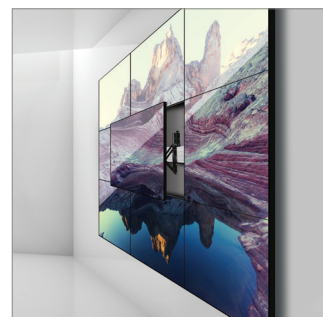

**TOOL-LESS
 MICRO-
 ADJUSTMENT**

B-TECH AV MOUNTS

BT8390-VESA400MAP SYSTEM X™ UNIVERSAL POP-OUT INTERFACE ARMS WITH MICRO-ADJUSTMENT

Ideal for assembling videowalls and other multi-screen applications, these interface arms are designed to mount medium to large sized screens on to System X horizontal mounting rails, providing a solution with easy pop-out access to aid installation and screen maintenance. The universal design is compatible with all videowall screens and the modular design allows an almost endless number of configurations to be assembled, in both landscape or portrait orientations. Tool-less micro-adjustment allows perfect alignment of displays and a mounted depth of 105.4mm from the wall allows easy access for cables and connectors.

FEATURES

- Ideal for videowalls and other multi-screen installations
- Push to open / push to close system provides quick and easy service access
- Perfect solution for mounting screens into a recessed wall
- Suitable for landscape or portrait mounting
- Tool-less micro-adjustment for seamless display alignment
- Includes locking screw to prevent accidental pop-out of release mechanism
- Safety screws help prevent unauthorised removal of screens
- Simple 'hook-on' installation

Tool-less micro-adjustment for seamless display alignment

Push to open / push to close system provides quick and easy service access

Safety screws help prevent unauthorised removal of screens

Ideal for videowalls and other multi-screen installations