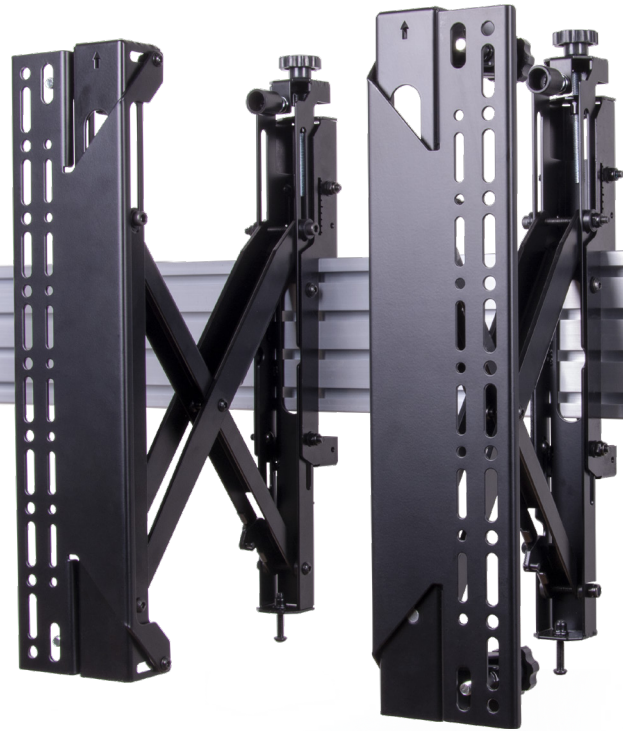

**TOOL-LESS
 MICRO-
 ADJUSTMENT**

B-TECH AV MOUNTS

BT8390-VESA400MAP SYSTEM X™ UNIVERSAL POP-OUT INTERFACE ARMS WITH MICRO-ADJUSTMENT

Ideal for assembling videowalls and other multi-screen applications, these interface arms are designed to mount medium to large sized screens on to System X horizontal mounting rails, providing a solution with easy pop-out access to aid installation and screen maintenance. The universal design is compatible with all videowall screens and the modular design allows an almost endless number of configurations to be assembled, in both landscape or portrait orientations. Tool-less micro-adjustment allows perfect alignment of displays and a mounted depth of 105.4mm from the wall allows easy access for cables and connectors.

SPECIFICATION

Recommended screen size	39" - 70"
Max load	50kg
VESA® & non-VESA fixings	up to 400mm* (vertical dimension)
Closed depth (mounted using BT8390-WFK1)	105.4mm
Open depth (mounted using BT8390-WFK1)	273.9mm
Depth adjustment	+/- 10mm
Height adjustment	+/- 20mm

* The VESA specification of the BT8390-VESA400MAP refers to the vertical dimension only. All System X interface arms can be positioned as far along the rail as necessary. BT7564 Interface Adaptor Arms can be used to increase the maximum vertical fixings to 600mm. BT7565 Interface Adaptor Arms can be used to increase the maximum vertical fixings to 800mm.

FEATURES

- Ideal for videowalls and other multi-screen installations
- Push to open / push to close system provides quick and easy service access
- Perfect solution for mounting screens into a recessed wall
- Suitable for landscape or portrait mounting
- Tool-less micro-adjustment for seamless display alignment
- Includes locking screw to prevent accidental pop-out of release mechanism
- Safety screws help prevent unauthorised removal of screens
- Simple 'hook-on' installation