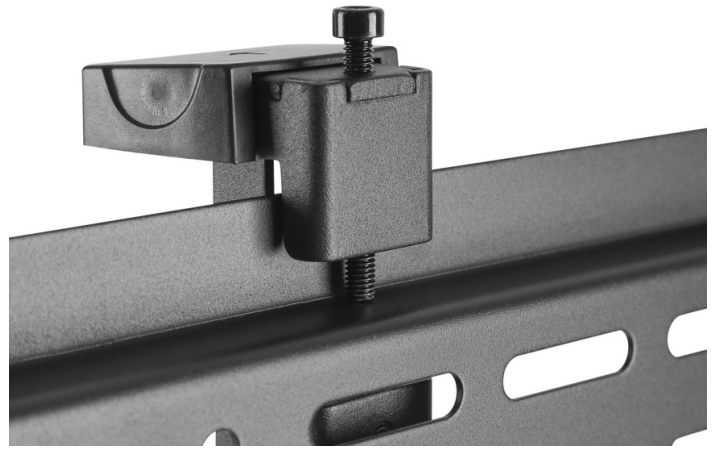

# 650351 37"-70" Pop-Out Video Wall Mount Bracket

## Short Description

---

1. Max VESA: 600 x 400
2. Max Loading weight: 45kgs
3. Built-in Cable management
4. VESA standards compliant
5. Anti-Theft Locking Hole: for additional security preventing
6. Modular mount with unlimited video display configurations
7. Pop-Out Lock System: ensures safety by reducing the possibility of accidental pop-outs
8. Pop-Out extension provides quick access for installation and maintenance

## Description

---

The equip® 650351 Pop-Out TV Video Wall Mount Bracket is a video wall solution quick to install, and easy to configure. Made especially for video wall applications. This is a professional mount focusing on multiple screen installations, easy and fast installation and simplified maintenance. The Push-In Pop-out feature gives easy-access to any display for quick serviceability. This is one of the major functions needed when building a video wall mounting solution or when integrating a single screen into the wall. Saving installation time and cost.