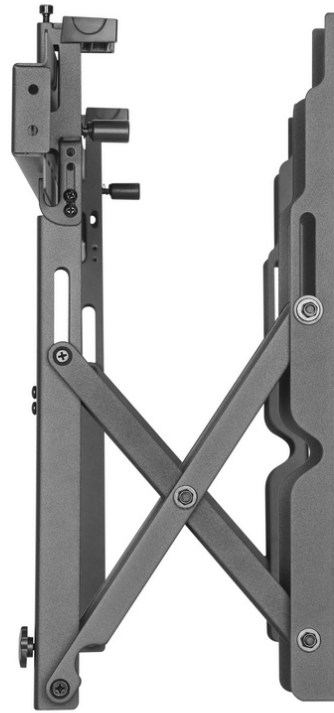

# 650351 37"-70" Pop-Out Video Wall Mount Bracket

## Short Description

---

1. Max VESA: 600 x 400
2. Max Loading weight: 45kgs
3. Built-in Cable management
4. VESA standards compliant
5. Anti-Theft Locking Hole: for additional security preventing
6. Modular mount with unlimited video display configurations
7. Pop-Out Lock System: ensures safety by reducing the possibility of accidental pop-outs
8. Pop-Out extension provides quick access for installation and maintenance

## Description

---

The equip® 650351 Pop-Out TV Video Wall Mount Bracket is a video wall solution quick to install, and easy to configure. Made especially for video wall applications. This is a professional mount focusing on multiple screen installations, easy and fast installation and simplified maintenance. The Push-In Pop-out feature gives easy-access to any display for quick serviceability. This is one of the major functions needed when building a video wall mounting solution or when integrating a single screen into the wall. Saving installation time and cost.