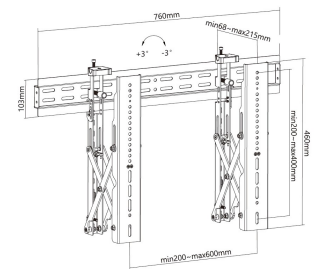

650351 37"-70" Pop-Out Video Wall Mount Bracket

Product Images