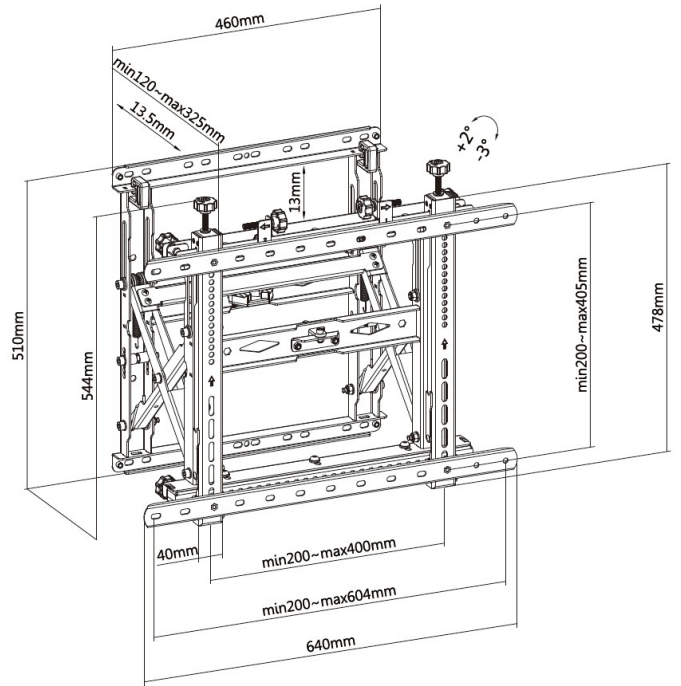

# 650352 45"-70" Pop-Out Video Wall Mount Bracket

## Short Description

---

1. Max VESA: 600 x 400
2. Max Loading weight: 70kgs
3. Built-in Cable management
4. VESA standards compliant
5. Anti-Theft Locking Hole: for additional security preventing
6. Modular mount with unlimited video display configurations
7. Effortless Micro-Adjustments: allow seamless display alignment
8. Pop-Out Lock System: ensures safety by reducing the possibility of accidental pop-outs.
9. Effortless Micro-Adjustments allow seamless display alignment
10. Innovative Quick-Release for easy installation

## Description

---

The equip® 650352 Video Wall TV Mount Bracket is a video wall solution quick to install, and easy to configure. Made especially for video wall applications. This is a professional mount focusing on multiple screen installations, easy and fast installation and simplified maintenance. The Pop-out feature gives easy-access to any display for quick serviceability. This is one of the major functions needed when building a video wall mounting solution or when integrating a single screen into the wall. Saving installation time and cost.

## Additional Information

---

Approval and compliance	RoHS
Compatible display size	45"-70"
Material	Metal, Plastic
Load capacity (kg)	70
Mount	Wall mount
No. of supported display	1
Tilt range	+2°~-3°
VESA compatibility	200x200,400x200,300x300,300x200,400x300,400x400,600x400
Bracket type	Tiltable
Distance to Wall (Profile)	120~325mm
Product Size	640x120~325x544mm
Mounting Hole Pattern	Universal
Installation	Solid Wall
Cable Management	No
Product weight (kg)	13.2
Product breadth (mm)	120~325
Product depth (mm)	544
Product height (mm)	640
Color	Black
EAN	4015867228296
Model number	650352
Package contents	650352/manual/screws
TV size	45"-70"