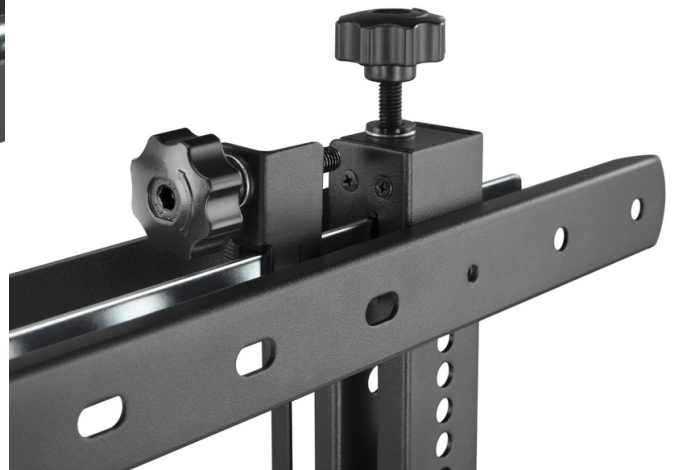

# 650352 45"-70" Pop-Out Video Wall Mount Bracket

## Short Description

---

1. Max VESA: 600 x 400
2. Max Loading weight: 70kgs
3. Built-in Cable management
4. VESA standards compliant
5. Anti-Theft Locking Hole: for additional security preventing
6. Modular mount with unlimited video display configurations
7. Effortless Micro-Adjustments: allow seamless display alignment
8. Pop-Out Lock System: ensures safety by reducing the possibility of accidental pop-outs.
9. Effortless Micro-Adjustments allow seamless display alignment
10. Innovative Quick-Release for easy installation

## Description

---

The equip® 650352 Video Wall TV Mount Bracket is a video wall solution quick to install, and easy to configure. Made especially for video wall applications. This is a professional mount focusing on multiple screen installations, easy and fast installation and simplified maintenance. The Pop-out feature gives easy-access to any display for quick serviceability. This is one of the major functions needed when building a video wall mounting solution or when integrating a single screen into the wall. Saving installation time and cost.

## Additional Information

---

Approval and compliance	RoHS
Compatible display size	45"-70"
Material	Metal, Plastic
Load capacity (kg)	70
Mount	Wall mount
No. of supported display	1
Tilt range	+2°~-3°
VESA compatibility	200x200,400x200,300x300,300x200,400x300,400x400,600x400
Bracket type	Tiltable
Distance to Wall (Profile)	120~325mm
Product Size	640x120~325x544mm
Mounting Hole Pattern	Universal
Installation	Solid Wall
Cable Management	No
Product weight (kg)	13.2
Product breadth (mm)	120~325
Product depth (mm)	544
Product height (mm)	640
Color	Black
EAN	4015867228296
Model number	650352
Package contents	650352/manual/screws
TV size	45"-70"