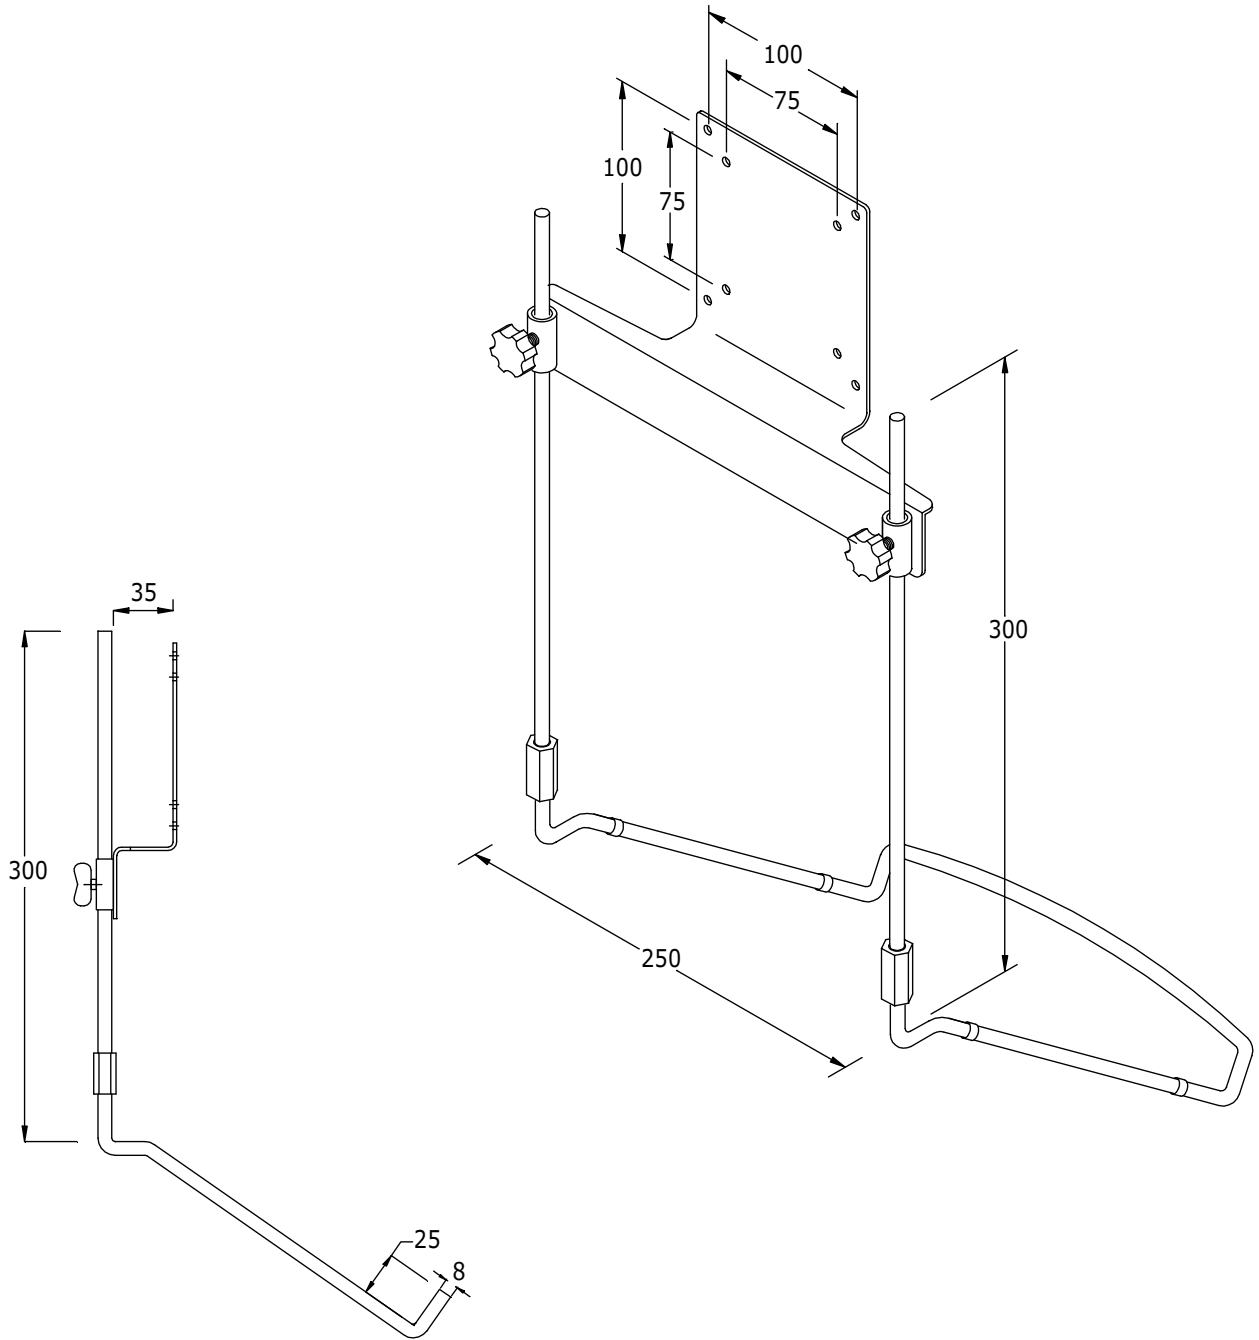

91.032

Keyboard Bracket 032

Underneath every flat screen, an optional keyboard bracket can be mounted. The keyboard bracket can be connected between the VESA plate and screen. It can be adjusted to a desired height.

- Steel bracket supports the keyboard
- Mounts on the VESA between bracket and flat screen monitor
- Mounting screws included
- Dimensions (wxd): 240 x 310mm

DFX.# 91.032

silver

325 x 270 x 75mm

1,034kg

805410910327

75/100mm

Dealer