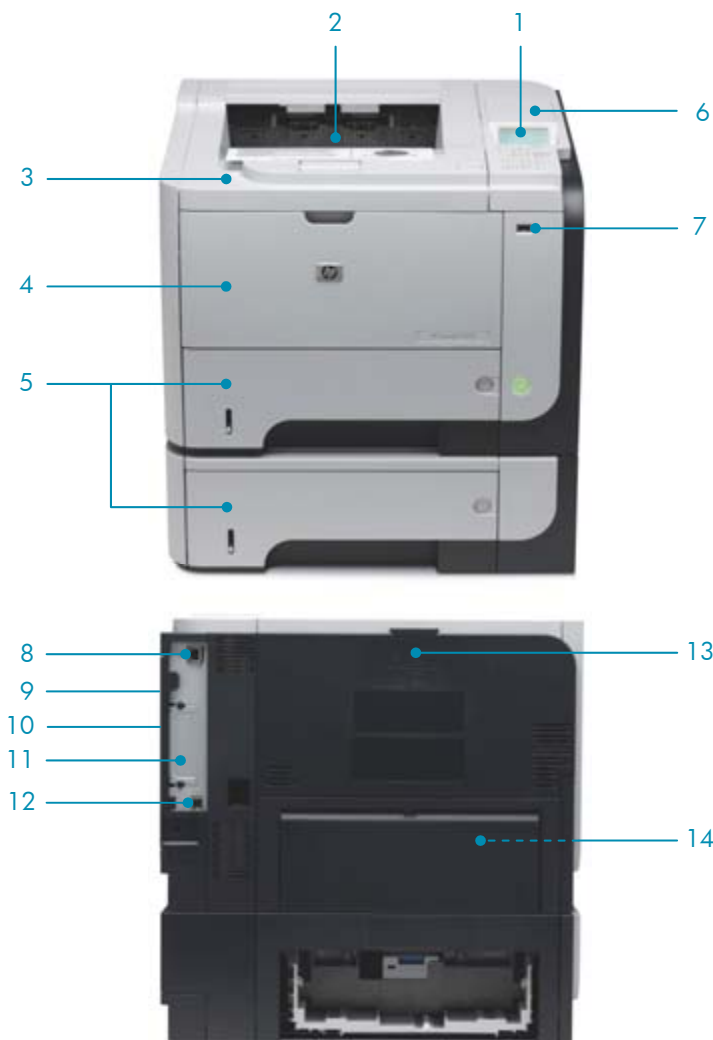

HP LASERJET ENTERPRISE P3010 PRINTER SERIES

1. 1 Intuitive control panel with four-line LCD display, 10-number key pad, and **Show-Me-How** menu
2. 2 250-sheet top output bin
3. 3 One-door access to the easy-to-install print cartridge
4. 4 100-sheet multipurpose tray handles a variety of special papers
5. 5 Two 500-sheet input trays for a 1,100-sheet total input capacity
6. 6 Hardware integration pocket for connecting optional HP and partner solutions
7. 7 Host USB 2.0 port for walk-up USB printing⁵
8. 8 HP Jetdirect 10/100/1000 Ethernet embedded print server
9. 9 128 MB memory expandable to 640 MB, and a 540 MHz processor
10. 10 Two internal accessory ports for connecting HP or partner solutions
11. 11 One open EIO slot
12. 12 Hi-Speed USB 2.0 port for direct connection to printer
13. 13 100-sheet straight-through path supports special papers
14. 14 Built-in automatic two-sided printing

HP LaserJet Enterprise P3015x Printer shown

Series at a glance

Part number	CE526A	CE528A	CE529A
Control panel	4-line LCD display, 10-key pad	4-line LCD display, 10-key pad	4-line LCD display, 10-key pad
Hardware integration pocket	✓	✓	✓
100-sheet multipurpose tray 1, 500-sheet tray 2	✓	✓	✓
500-sheet tray 3	Optional	Optional	✓
500-sheet tray 4	Optional	Optional	Optional
HP Jetdirect 10/100/1000 Ethernet print server	Optional	Embedded	Embedded
Automatic two-sided printing	✓	✓	✓
Memory	128 MB (expandable up to 640 MB)	128 MB (expandable up to 640 MB)	128 MB (expandable up to 640 MB)
ENERGY STAR qualified	✓	✓	✓

⁵ Compatible with most USB 2.0 certified, 128 MB to 2 GB NAND Flash Memory Devices.