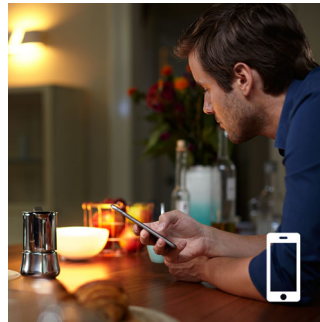

- Connect up to 50 Philips Hue lights
- Compatible with Apple HomeKit technology

PHILIPS

Highlights

Away-from-home control

You can control your lights remotely wherever you are. Check if you have forgotten to switch your lights off before you left your home, and switch them on if you are working late. With geofencing technology, your lights can even welcome you home or switch off automatically when you leave your home. It's all about simplifying your life and giving you peace of mind in smart and useful ways.

Comfort dimming

Experience guaranteed smooth dimming with Philips Hue. Not too bright. Not too dark. Just right. No need for wires, an electrician or installation.

Set light schedules

Philips Hue can make it seem like you're at home when you're not, using the schedule function in the Philips Hue app. Set the lights to come on at a pre-set time, so the lights are on when you arrive home. You can even set rooms to light up at different times. And of course, you can let the lights turn off gradually in the night, so you never have to worry whether you've left any lights on.

Smart control

Connect your Philips Hue lights with the bridge and start discovering the endless possibilities. Control your lights from your smartphone or tablet via the Philips Hue app, or add switches to your system to activate your lights. Set timers, notifications, alarms and more for the full Philips Hue experience.