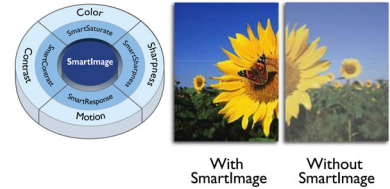

SmartImage

SmartImage is an exclusive leading edge Philips technology that analyzes the content displayed on your screen and gives you optimized display performance. This user friendly interface allows you to select various modes like Office, Photo, Movie, Game, Economy etc., to fit the application in use. Based on the selection, SmartImage dynamically optimizes the contrast, color saturation and sharpness of images and videos for ultimate display performance. The Economy mode option offers you major power savings. All in real time with the press of a single button!

7-Watt Speakers

A pair of high quality stereo speakers built into a display device. It can be visible front firing, or invisible down firing, top firing, rear firing, etc depending on model and design.

USB 3.0 Hub with FastCharge

Super Speed USB 3.0 deploys 5.0 gbit/s transfer rate, which is about 10 times faster than USB 2.0 standard significantly reducing data transfer time saving you time and money. With more bandwidth, super speed transfer rates, better power management and superior overall performance, USB 3.0 sets the latest global standard allowing you to use the large capacity storage devices. Now you don't have to wait so long for devices to charge. New FastCharge enables quick charging to charge and go. USB 3.0 is also backward compatible with USB 2.0 devices.