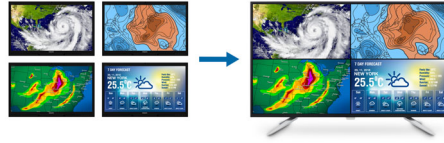

MultiView technology for 4K

Philips MultiView feature on this expansive 4K UHD display enables you to have up to four systems each shown in Full HD on one screen. You can use the Picture-by-Picture (PbP) for monitoring four systems on one screen for control rooms or security. Or for multiple devices like two notebooks side-by-side simultaneously, making collaboration more productive. Or Picture-in-Picture mode (PiP) watching a live football feed from your set-top box, while working on your PC.