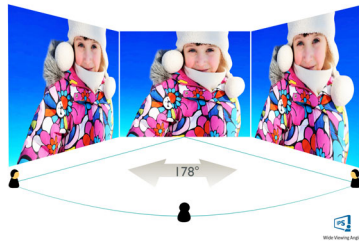

IPS technology

IPS displays use an advanced technology which gives you extra wide viewing angles of 178/178 degree, making it possible to view the display from almost any angle. Unlike standard TN panels, IPS displays gives you remarkably crisp images with vivid colors, making it ideal not only for Photos, movies and web browsing, but also for professional applications which demand color accuracy and consistent brightness at all times.