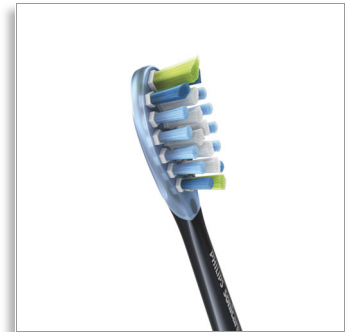

Philips Sonicare  
AdaptiveClean  
Standard sonic toothbrush  
heads

**2-pack**  
Standard size  
Click-on  
Deepest clean

HX9042/94

## Deeper clean, healthier gums

Our deepest cleaning brush head

Cleaning hard-to-reach trouble spots just got a lot easier. Our AdaptiveClean brush head enables 4x more surface contact\* and easily absorbs any excess brushing pressure. However you brush, you get a truly deep clean that's gentle on gums.

### Adjusts to your teeth

Our AdaptiveClean brush head is the only electric toothbrush head that can follow the unique shape of your teeth and gums. With soft flexible sides made of rubber, the bristles of the brush head can adjust to the shape of each tooth's surface. You get up to 4x more surface contact\* and up to 10x more plaque removal\*\* along the gum line and between teeth. Even hard-to-reach areas get a deep clean that's still gentle on gums.

### Our deepest clean

Our most innovative brush head is also our deepest cleaning brush head yet. Thanks to its flexible form, the AdaptiveClean brush head can remove up to 10x more plaque from hard-to-reach areas. The movement of the brush head is specifically designed to enhance the dynamic cleaning action of your Philips sonic toothbrush. However you brush, you get an exceptional clean that you can see and feel.