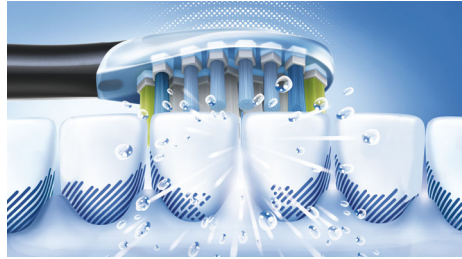

### Adjusts to your teeth

Our AdaptiveClean brush head is the only electric toothbrush head that can follow the unique shape of your teeth and gums. With soft flexible sides made of rubber, the bristles of the brush head can adjust to the shape of each tooth's surface. You get up to 4x more surface contact\* and up to 10x more plaque removal\*\* along the gum line and between teeth. Even hard-to-reach areas get a deep clean that's still gentle on gums.

### Gentle on gums

With an AdaptiveClean brush head, even the deepest clean is gentle. As your sonic toothbrush tracks along the gum line, the flexible sides and bristles of the brush head absorb any excessive pressure you might apply. The soft tissue around your gums is protected even if you brush too hard.

### Our deepest clean

Our most innovative brush head is also our deepest cleaning brush head yet. Thanks to its flexible form, the AdaptiveClean brush head can remove up to 10x more plaque from hard-to-reach areas. The movement of the brush head is specifically designed to enhance the dynamic cleaning action of your Philips sonic toothbrush. However you brush, you get an exceptional clean that you can see and feel.