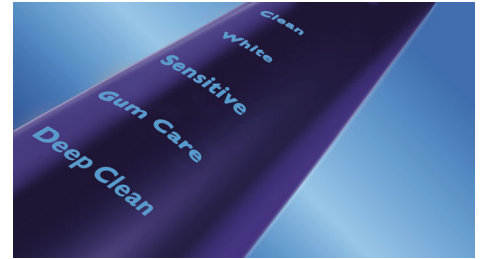

Deep Clean mode

Our all-new Deep Clean mode delivers an exceptional clean in hard-to-reach places. The unique motion of the brush head in this mode plus an extended three-minute brushing time makes it the ideal choice when you want to pay extra attention to trouble spots.