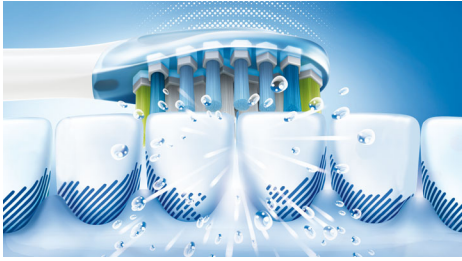

Provides a superior clean

- Follows the shape of your teeth and gums for a deeper clean
- DiamondClean toothbrush head for Sonicare's best whitening
- New Deep Clean: Effortlessly tackle trouble spots
- Dynamic cleaning action for better oral health

Designed around you

- Dual Charging System: Charging glass and travel case
- Timers to help encourage thorough brushing

PHILIPS

sonicare

Sonic electric toothbrush
5 modes 3 brush heads, Glass charger, travel case, with Deep Clean mode

HX9372/10

Highlights

Removes up to 10x more plaque

Removes up to 10 times more plaque from hard to reach places than a manual toothbrush with AdaptiveClean brush head.

Whitens teeth 2X better

This Philips Sonicare toothbrush whitens teeth more than 2x better than a manual toothbrush in just 1 week. Removes up to 100% more stains for whiter teeth in just 1 week.

Improves gum health

This Philips Sonicare electric toothbrush provides optimal cleaning between teeth and

along the gumline for improved gum health in just two weeks.

AdaptiveClean brush head

Our AdaptiveClean brush head is the only electric toothbrush head that can follow the unique shape of your teeth and gums. With soft flexible sides made of rubber, this brush head can follow every curve. It offers up to 4x more surface contact and up to 10x more plaque removal along the gum line and between teeth. As the brush tracks along the gum line, it absorbs any excessive brushing pressure you might apply so you can be gentle on gums however you brush.