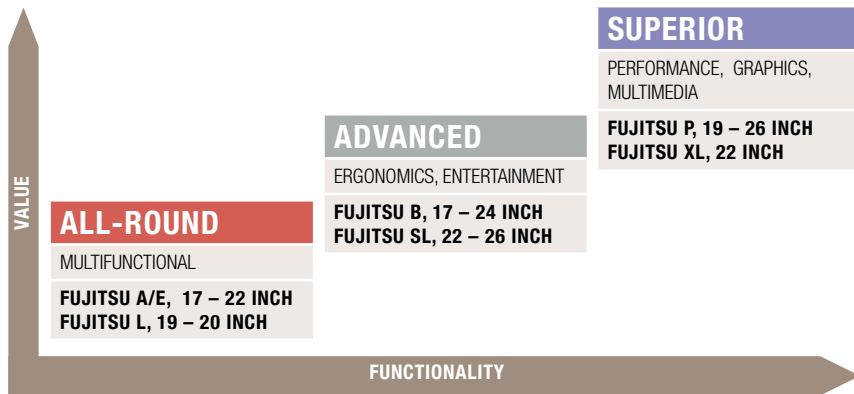

A Feast for Your Eyes

Fujitsu Displays