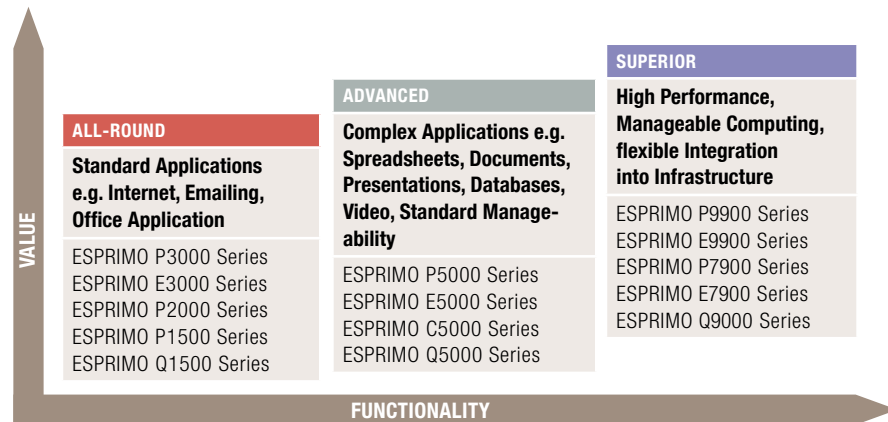

COMPUTING FOR EVERY ENVIRONMENT

ESPRIMO PC

SUPERIOR - HIGH PERFORMANCE, MANAGEABLE COMPUTING

- ESPRIMO P9900** - Power savings and top performance all in one.
- ESPRIMO E9900** - Power savings, flexibility and top performance all in one.
- ESPRIMO E7935/6** - The reliable small form factor PC which stands or sits.
- ESPRIMO P7935/6** - Get the ultimate business performer with high-end expandability and outstanding performance.
- ESPRIMO Q9000** - Stylish elegance for your office - weighing only 1.4 kg and with Intel® vPro™ technology.