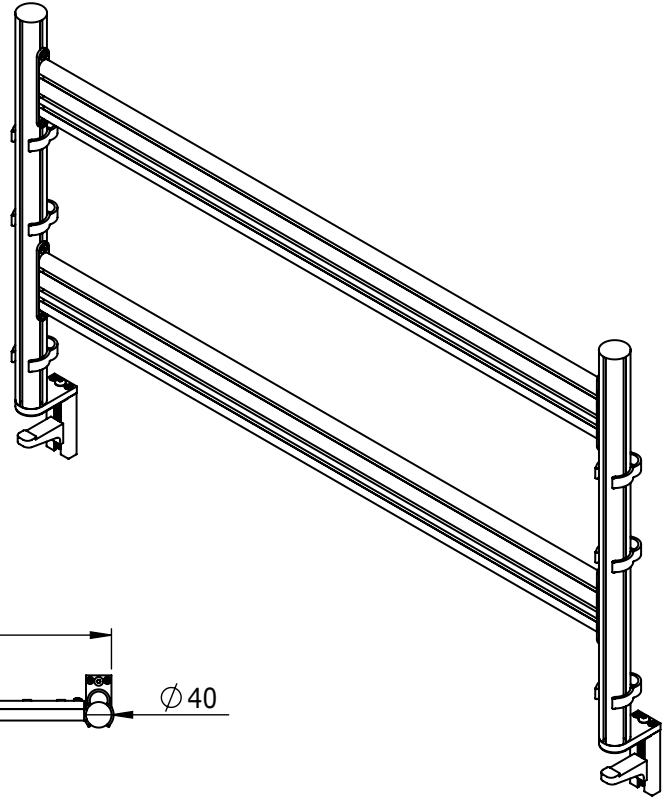

52.822

ViewMate Track system 822

This fully aluminium, height adjustable, slat wall/rail system has an integrated double desk clamp. This so called 'third level' solution is a great addition to the workspace. Able to mount desk accessories and monitors (in combination with the 52.802) it ensures maximum desk efficacy. Each rail mounts up to three monitors.

- Aluminium Slat wall track
- Double rail
- Mounts to desk with double desk clamp
- Clamp capacity 10-65mm
- Track width 1000mm
- Post height 600mm
- Height adjustable
- Monitor mount (52.802) must be ordered seperately

 viewmate

DFX.# 52.822

silver

1025 x 135 x 145mm

7,975kg

805410528225

52.802

(2x) 24"W/61cm
 (3x) 19"W/48cm