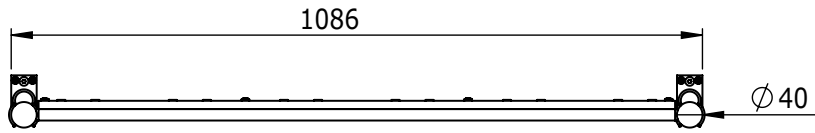

52.822

ViewMate Track system 822

This fully aluminium, height adjustable, slat wall/rail system has an integrated double desk clamp. This so called 'third level' solution is a great addition to the workspace. Able to mount desk accessories and monitors (in combination with the 52.802) it ensures maximum desk efficacy. Each rail mounts up to three monitors.

- Aluminium Slat wall track
- Double rail
- Mounts to desk with double desk clamp
- Clamp capacity 10-65mm
- Track width 1000mm
- Post height 600mm
- Height adjustable
- Monitor mount (52.802) must be ordered seperately

 viewmate

DFX.# 52.822

silver

1025 x 135 x 145mm

7,975kg

805410528225

52.802

(2x) 24"W/61cm
 (3x) 19"W/48cm