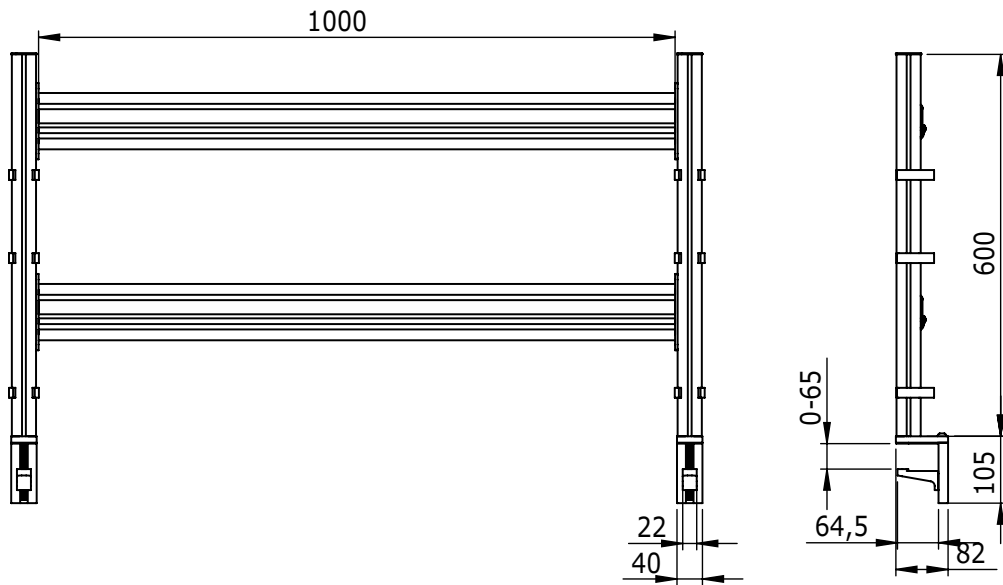

52.822

ViewMate Track system 822

This fully aluminium, height adjustable, slat wall/rail system has an integrated double desk clamp. This so called 'third level' solution is a great addition to the workspace. Able to mount desk accessories and monitors (in combination with the 52.802) it ensures maximum desk efficacy. Each rail mounts up to three monitors.

- Aluminium Slat wall track
- Double rail
- Mounts to desk with double desk clamp
- Clamp capacity 10-65mm
- Track width 1000mm
- Post height 600mm
- Height adjustable
- Monitor mount (52.802) must be ordered seperately

 viewmate

DFX.# 52.822

silver

1025 x 135 x 145mm

7,975kg

805410528225

52.802

(2x) 24"W/61cm
 (3x) 19"W/48cm

(6x) 10kg

600mm

Dealer