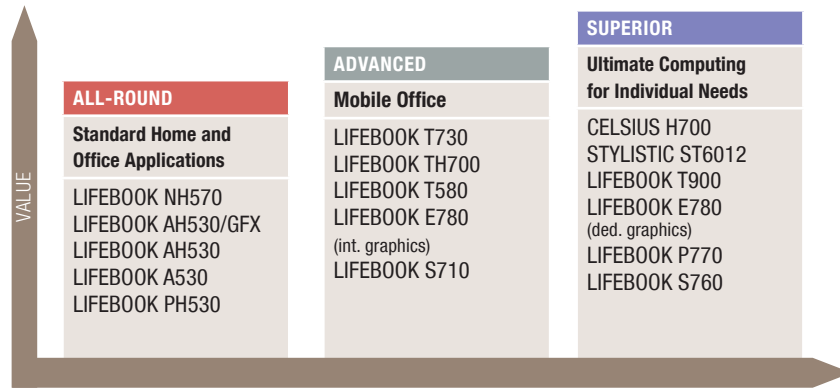

MOBILITY OPENS NEW HORIZONS

NOTEBOOKS AND TABLET PCs

SUPERIOR - Ultimate Computing for Individual Needs

- STYLISTIC ST6012** - 30.7 cm (12.1-inch) TFT WXGA display, perfect companion for indoor/outdoor work, at just 1.6 kg
- LIFEBOOK T900** - 33.8 (13.3 inch) brilliant WXGA Display, the comfort of a traditional notebook combined with the versatility of a tablet PC
- LIFEBOOK E780 DIS. GFX**- 39.6 cm (15.6-inch) notebook offering max. performance and a dedicated NVIDIA graphics card
- LIFEBOOK P770** - Ultra-thin and stylish notebook at just 1.4 kg
- LIFEBOOK S760** - Light-weight full performance notebook with a 33.8 cm (13.3-inch) display

ADVANCED - Mobile Office Applications

- LIFEBOOK T730/TH700** - 30.7 cm (12.1-inch) convertible notebook with multiple touch capability
- LIFEBOOK T580** - 25.7 cm (10.1-inch) ultraportable convertible notebook, with 4-finger multiple touch, at just 1.4 kg
- LIFEBOOK E780 INT GFX**- 39.6 cm (15.6-inch) notebook offers maximum performance and a full set of interfaces
- LIFEBOOK S710** - 35.6 cm (14-inch) notebook offering the perfect balance of low weight and performance

ALL-ROUND - For Standard Home and Office Applications

- LIFEBOOK NH570** - This mobile cinema enables users to experience their films and games in stunning quality on a glossy widescreen 46.7cm (18.4-inch) display.
- LIFEBOOK A530/AH530/AH530 DIS. GFX** - Ultimate balance of performance and best-in-class mobility for the price-conscious user
- LIFEBOOK PH530** - 29.5 cm (11.6-inch) notebook to travel, work and communicate in style