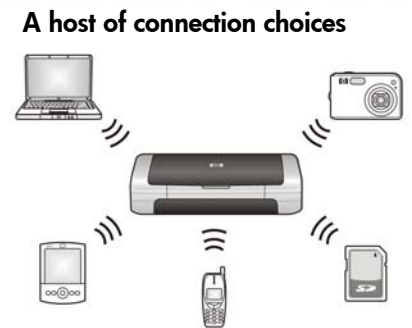

Experience true mobile freedom with this compact performer.

Easily print what, when, and where you want using the HP Officejet H470 Mobile Printer series with optional WiFi and Bluetooth adapters. Conveniently print from your car—without a battery—using the optional 12 V Auto Power Adapter.⁹ Print directly from notebook computers, PDAs, cameras, and memory cards, using the printer's USB port. The optional easy-to-recharge and easy-to-install HP lithium-ion battery stores enough power to print up to 480 pages per charge.

Create a professional impression—the printer has been redesigned to be more stylish than ever. Because it's so lightweight, you can easily carry it and print wherever you go.

Print and share photos in a variety of sizes and add more colorful images to your creative and business projects. Print 4 by 6 inch borderless photos to share with friends and family.¹⁰ With HP, photo printing is simple and convenient.

The HP Officejet H470 Mobile Printer series is always ready to print—anytime, anywhere.

Product	
HP Officejet H470 Mobile Printer	CB026A
HP Officejet H470b Mobile Printer	CB027A
HP Officejet H470wb Mobile Printer	CB028A
Print cartridges with HP Vivera Inks¹¹	
HP 98 Black Inkjet Print Cartridge (~440 pages)	C9364W
HP 94 Black Inkjet Print Cartridge (~500 pages)	C8765W
HP 95 Tri-color Inkjet Print Cartridge (~330 pages)	C8766W
HP 97 Tri-color Inkjet Print Cartridge (~580 pages)	C9363W
HP 99 Photo Inkjet Print Cartridge (~130 4 by 6 in photos)	C9369W
HP 100 Gray Inkjet Print Cartridge (~80 4 by 6 in photos)	C9368A
Power accessories	
HP Lithium-ion Battery	C8263A
HP Battery and Charger Kit	CB012A
HP 12 V Auto Power Adapter	C8257A
HP Ultra-slim AC Power Adapter	C9279A
Mobility accessories	
HP Mobile Printer and Notebook Case	Q6282A
HP Mobile Printer Sleeve	Q6281A
Connectivity	
HP bt500 Bluetooth Wireless Printer Adapter	Q6273A
HP 802.11b/g Wireless Printer Adapter	Q6274A
Service and support	
2-year Next Business Day Exchange	UG103E
3-year Next Business Day Exchange	UG073E
4-year Next Business Day Exchange	UH607E
HP 2-year next business day exchange with accidental damage protection	UG577E
HP 3-year next business day exchange with accidental damage protection	UG055E

Optimize your mobile productivity with versatile accessories from HP.

Q6273A—Print wirelessly from Bluetooth-enabled devices, such as your PDA or mobile phone

Q6274A—Print wirelessly from your computer or a wireless (802.11) network

C8263A—Take printing productivity with you

CB012A—Be prepared: this kit means that your printer is ready to go when you are

C8257A—Print while traveling from your car or even an airplane

C9279A—Get an additional or replacement AC power adapter

Q6282A—Carry the printer and a notebook or just the printer in its dedicated case

Q6281A—Help protect your mobile printer during transport

⁹ Not included, sold separately.

¹⁰ Using 4 by 6 HP photo papers with tab.

¹¹ Actual yields may vary based on images printed and other factors. For information on print cartridge yields, see www.hp.com/go/pageyield.