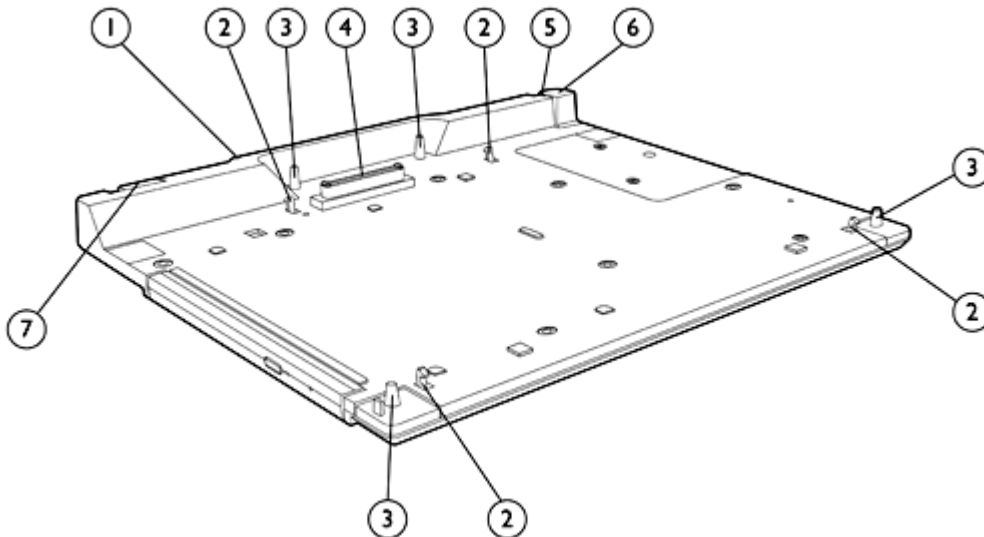

HP 2400/2500 Series Docking Station Left-Side Components

- | | |
|-------------------|-------------------------|
| 1. Connect button | 3. Computer power light |
| 2. Connect light | 4. Powered USB 2.0 port |

Overview

HP 2400/2500 Series Docking Station Rear Components

- | | |
|--|---------------------|
| 1. Integrated security cable slot (for locking docking station only) | 7. Audio-in jack |
| 2. Integrated security cable slot (for locking computer and docking station) | 8. Audio-out jack |
| 3. Monitor stand port | 9. S-Video-out jack |
| 4. External monitor port | 10. Power light |
| 5. RJ-45 (network) jack | 11. Power connector |
| 6. USB ports (3) | |

HP 2710p Ultra-Slim Expansion Base

- | | |
|--|--------------------------------|
| 1. AC power connect light | 5. Connection light |
| 2. Computer connect/release mechanisms | 6. Connection latch |
| 3. Docking posts | 7. Cable lock selection slider |
| 4. Docking connector | |