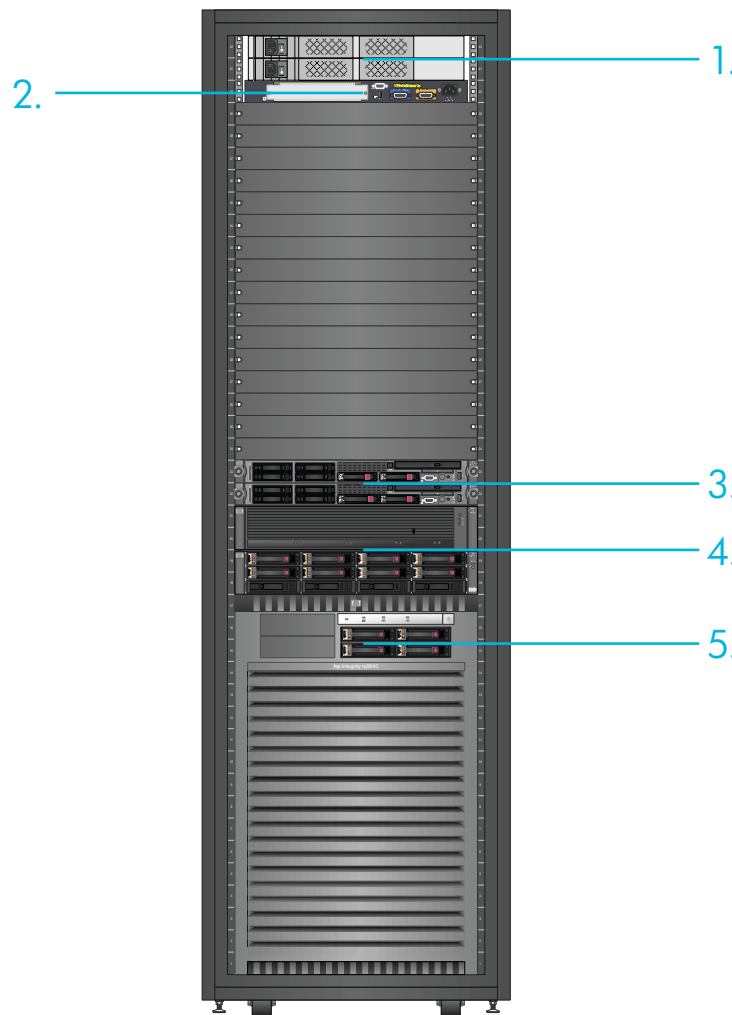

ProductView publishing: HP ProLiant DL360 G5 Server, Windows Server 2003

1. Two HP StorageWorks SAN switch 4/8
2. HP ProCurve 3500yl-24G
3. Two HP ProLiant DL360 G5 Servers
4. HP StorageWorks 4400 EVA dual controller Fibre Channel disk array and 8 300 GB disks
5. HP Integrity rx8640 Server in two partitions