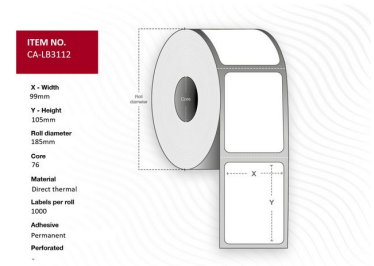

MPN: CA-LB3112

## RFID Label 99x105 - Core 76. White. DT. Permanent. 185mm diameter. 1000 labels per roll. 1 roll per box.

Capture offers a full assortment of thermal labels in various sizes and paper types. For special requests please contact your local sales office.

## Specifications

Features	Adhesive type	Permanent
	Format	Roll
	Label type	RFID label
	Print technology	Direct thermal
	Product colour	White
Packaging content	Labels per roll	1000 pc(s)
	Rolls per pack	1
Vendor information	Brand Name	Capture
Weight & dimensions	Core diameter	7.6 cm
	Label diameter	18.5 cm
	Label height	10.5 cm
	Label width	9.9 cm