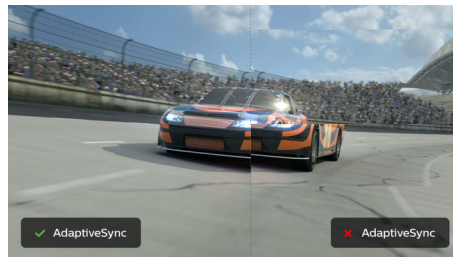

Adaptive-Sync technology

Gaming shouldn't be a choice between choppy gameplay or broken frames. Get fluid, artifact-free performance at virtually any framerate with Adaptive-Sync technology, smooth quick refresh and ultra-fast response time.