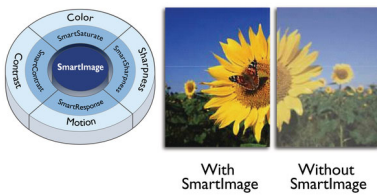

SmartImage

SmartImage is an exclusive leading edge Philips technology that analyzes the content displayed on your screen and gives you optimized display performance. This user friendly interface allows you to select various modes like Office, Photo, Movie, Game, Economy etc., to fit the application in use. Based on the selection, SmartImage dynamically optimizes the contrast, color saturation and sharpness of images and videos for ultimate display performance. The Economy mode option offers you major power savings. All in real time with the press of a single button!