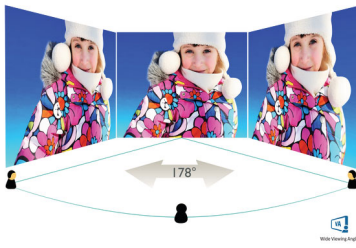

LCD monitor
V Line 27" (68.6 cm), 1920 x 1080 (Full HD)

271V8LA/75

Highlights

VA display

Philips VA LED display uses an advanced multi-domain vertical alignment technology which gives you super-high static contrast ratios for extra vivid and bright images. While standard office applications are handled with ease, it is especially suitable for photos, web-browsing, movies, gaming, and demanding graphical applications. It's optimized pixel management technology gives you 178/178 degree extra wide viewing angle, resulting in crisp images.