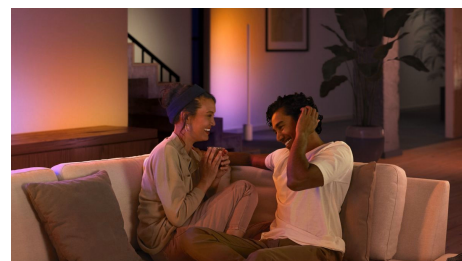

Easy smart lighting

- Create a personalised experience with colourful smart light
- Set the right mood with warm to cool white light
- Dynamic light scenes
- Seamlessly blend colours
- Wake up to the colours of the morning sun

Highlights

Create a personalised experience with colourful smart light

Transform your home with over 16 million colours, instantly creating the right atmosphere for any event. With the touch of a button, you can set a festive mood for a party, turn your living room into a movie theatre, enhance your home decor with colour accents, and much more.

Set the right mood with warm to cool white light

These bulbs and light fixtures offer different shades of warm to cool white light. With complete dimmability from bright to low nightlights, you can tune your lights to the perfect shade and brightness of light for your daily needs.

Dynamic light scenes

Amp up the ambiance of special moments with living light. Use dynamic scenes to create the perfect mood in any situation.

Seamlessly blend colours

Get a seamless blend of multiple colours of light at the same time in a single lamp. The colours flow together naturally, casting light to showcase a unique effect.