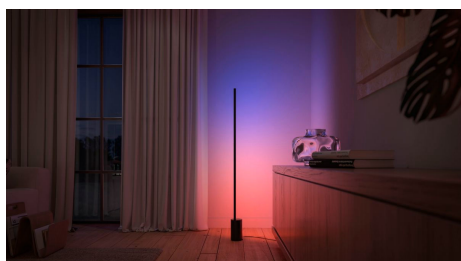

Easy smart lighting

- Create a personalised experience with colourful smart light
- Set the right mood with warm to cool white light
- Dynamic light scenes
- Seamlessly blend colours
- Wake up to the colours of the morning sun

Set the right mood with warm to cool white light

These bulbs and light fixtures offer different shades of warm to cool white light. With complete dimmability from bright to low nightlights, you can tune your lights to the perfect shade and brightness of light for your daily needs.

Dynamic light scenes

Amp up the ambiance of special moments with living light. Use dynamic scenes to create the perfect mood in any situation.

Seamlessly blend colours

Get a seamless blend of multiple colours of light at the same time in a single lamp. The colours flow together naturally, casting light to showcase a unique effect.

Wake up to the colours of the morning sun

Let your Philips Hue gradient light wake you up with the colours of dawn – even if the sun hasn't risen yet – with a Wake up automation set to Sunrise. Watch as your light turns on to the gentle hues of the morning, blending them together and moving them along the length of your gradient fixture. As the light brightens and changes colours, it mimics the sunrise to help you wake up more naturally.