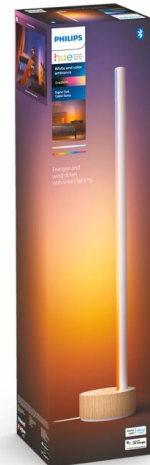

PHILIPS

hue

Signe gradient table lamp

Hue White and Colour
Ambiance

Oak

Bluetooth control via app

Control with app or voice*

Add Hue Bridge to unlock
more

Light characteristics

- Colour rendering index (CRI): >80
- Colour temperature: 2000-6500 K

Miscellaneous

- Especially designed for: Bedroom, Living Room
- Type: Table Lamp

Product dimensions and weight

- Net weight: 0.72 kg
- Cable length: 2,000
- Overall height: 553 mm
- Overall length: 111.5 mm
- Overall width: 111.5 mm

What's supported

- Compatible with Effects feature: Yes
- Philips Hue App: Android 10.0 and above, iOS 16 or later
- WiFi: Works without Wi-Fi
- Defined support period: Minimum of 48 months after introduction date
- Max. number of accessories: 12 (with Hue Bridge)
- Communication protocol: Bluetooth, Zigbee
- Compatibility with third-party systems: Alexa, Google Home, Apple HomeKit, IFTTT, Klifaanklikuit, Matter, Samsung SmartThings, Sonos

What's in the box

Box specifications

Packaging dimensions and weight

- EAN/UPC - product: 8719514433465
- Net weight: 0.83 kg
- Gross weight: 1.16 kg
- Height: 576 mm
- Length: 146 mm
- Width: 140 mm

© 2026 Signify Holding. All rights reserved. Signify does not give any representation or warranty as to the accuracy or completeness of the information included herein and shall not be liable for any action in reliance thereon. The information presented in this document is not intended as any commercial offer and does not form part of any quotation or contract, unless otherwise agreed by Signify. Philips and the Philips Shield Emblem are registered trademarks of Koninklijke Philips N.V.