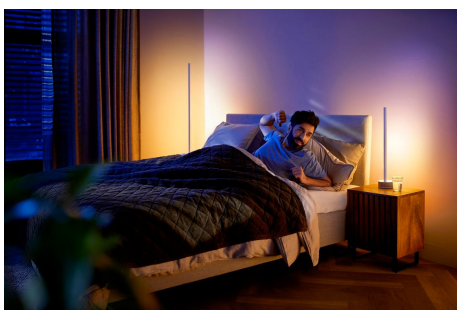

Easy smart lighting

- Create a personalised experience with colourful smart light
- Set the right mood with warm to cool white light
- Dynamic light scenes
- Seamlessly blend colours
- Wake up to the colours of the morning sun

Set the right mood with warm to cool white light

These bulbs and light fixtures offer different shades of warm to cool white light. With complete dimmability from bright to low nightlights, you can tune your lights to the perfect shade and brightness of light for your daily needs.

Dynamic light scenes

Amp up the ambiance of special moments with living light. Use dynamic scenes to create the perfect mood in any situation.

Seamlessly blend colours

Get a seamless blend of multiple colours of light at the same time in a single lamp. The colours flow together naturally, casting light to showcase a unique effect.

Wake up to the colours of the morning sun

Let your Philips Hue gradient light wake you up with the colours of dawn – even if the sun hasn't risen yet – with a Wake up automation set to Sunrise. Watch as your light turns on to the gentle hues of the morning, blending them together and moving them along the length of your gradient fixture. As the light brightens and changes colours, it mimics the sunrise to help you wake up more naturally.