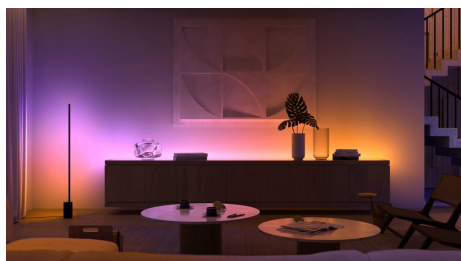

8719514433465

Easy smart lighting

Wake up to the morning sun, scheduled to rise at your convenience. Featuring a wood-toned base, slender design and brilliant blend of colourful light, this table lamp is both a statement piece and a subtle accent for your bedroom.

Easy smart lighting

- Create a personalised experience with colourful smart light
- Set the right mood with warm to cool white light
- Dynamic light scenes
- Seamlessly blend colours
- Wake up to the colours of the morning sun

Highlights

Create a personalised experience with colourful smart light

Transform your home with over 16 million colours, instantly creating the right atmosphere for any event. With the touch of a button, you can set a festive mood for a party, turn your living room into a movie theatre, enhance your home decor with colour accents, and much more.

Dynamic light scenes

Amp up the ambiance of special moments with living light. Use dynamic scenes to create the perfect mood in any situation.

Seamlessly blend colours

Get a seamless blend of multiple colours of light at the same time in a single lamp. The colours flow together naturally, casting light to showcase a unique effect.