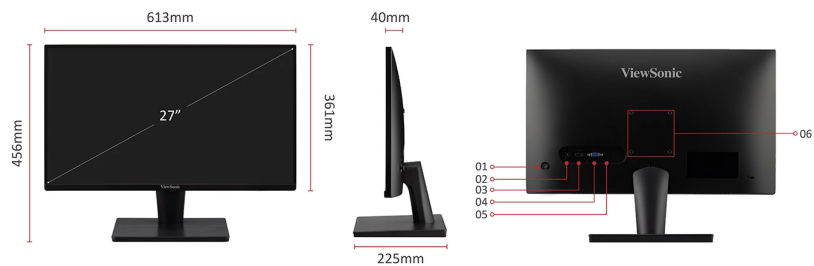

Product Description

The ViewSonic VA2715-H is a 27" Full HD monitor with HDMI and VGA input for business or home usage. Delivering a stunning image quality with low power consumption, this monitor provides six ViewMode presets that deliver optimized screen performance based on your needs. FreeSync means no tearing or stuttering even when gaming. The eye care technology that comes standard with all VA monitors helps to eliminate eyestrain from extended viewing periods. A VESA-compatible mount makes this monitor is easy to setup on the wall or with a wide range of industry-standard mounts.

1. Joy Key
2. Power in
3. HDMI 1.4
4. VGA
5. 3.5mm Audio Out
6. VESA Compatible(Wall Mount 100 x 100mm)

Visit Us  www.viewsonic.com

DISPLAY

Display Size (in.):	27
Viewable Area (in.):	27
Panel Type:	VA Technology
Resolution:	1920 x 1080
Resolution Type:	FHD (Full HD)
Static Contrast Ratio:	4,000:1 (typ)
Dynamic Contrast Ratio:	50M:1
Light Source:	LED
Brightness:	250 cd/m ² (typ)
Colors:	16.7M
Color Space Support:	8 bit true
Aspect Ratio:	16:9
Response Time (Typical GTG):	4ms
Viewing Angles:	178° horizontal, 178° vertical
Backlight Life (Hours):	30000 Hrs (Min)
Curvature:	Flat
Refresh Rate (Hz):	75
Adaptive Sync:	FreeSync
Blue Light Filter:	Yes
Flicker-Free:	Yes
Color Gamut:	NTSC: 72% size (Typ) sRGB: 104% size (Typ)
Pixel Size:	0.311 mm (H) x 0.311 mm (V)
Surface Treatment:	Anti-Glare, Hard Coating (3H)

DIMENSIONS (IMPERIAL) (WXHXD)

Packaging (in.):	27.1 x 17.6 x 5
Physical (in.):	24.1 x 18 x 8.1
Physical Without Stand (in.):	24.1 x 14.2 x 1.6

DIMENSIONS (METRIC) (WXHXD)

Packaging (mm):	688 x 448 x 128
Physical (mm):	613 x 456 x 205
Physical Without Stand (mm):	613 x 361 x 40