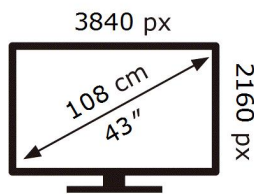

ENERG

SAMSUNG

QE43Q65BAU

65 kWh/1000h

ABCDEF **G**

101 kWh/1000h

2019/2013