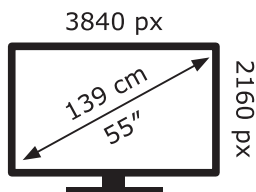

**ENERG** ⚡

**LG Electronics**

55UQ81003LB

**81** kWh/1000h

ABCDEF**G**

**109** kWh/1000h

2019/2013