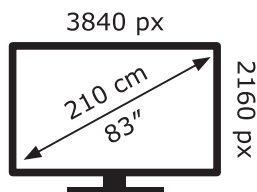

**ENERG** ⚡

**LG Electronics**

OLED83G23LA

**150** kWh/1000h

ABCDEF**G**

**351** kWh/1000h

2019/2013