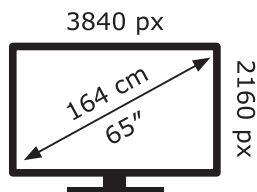

ENERG ⚡

LG Electronics

OLED65B23LA

105 kWh/1000h

ABCDEF**G**

202 kWh/1000h

2019/2013