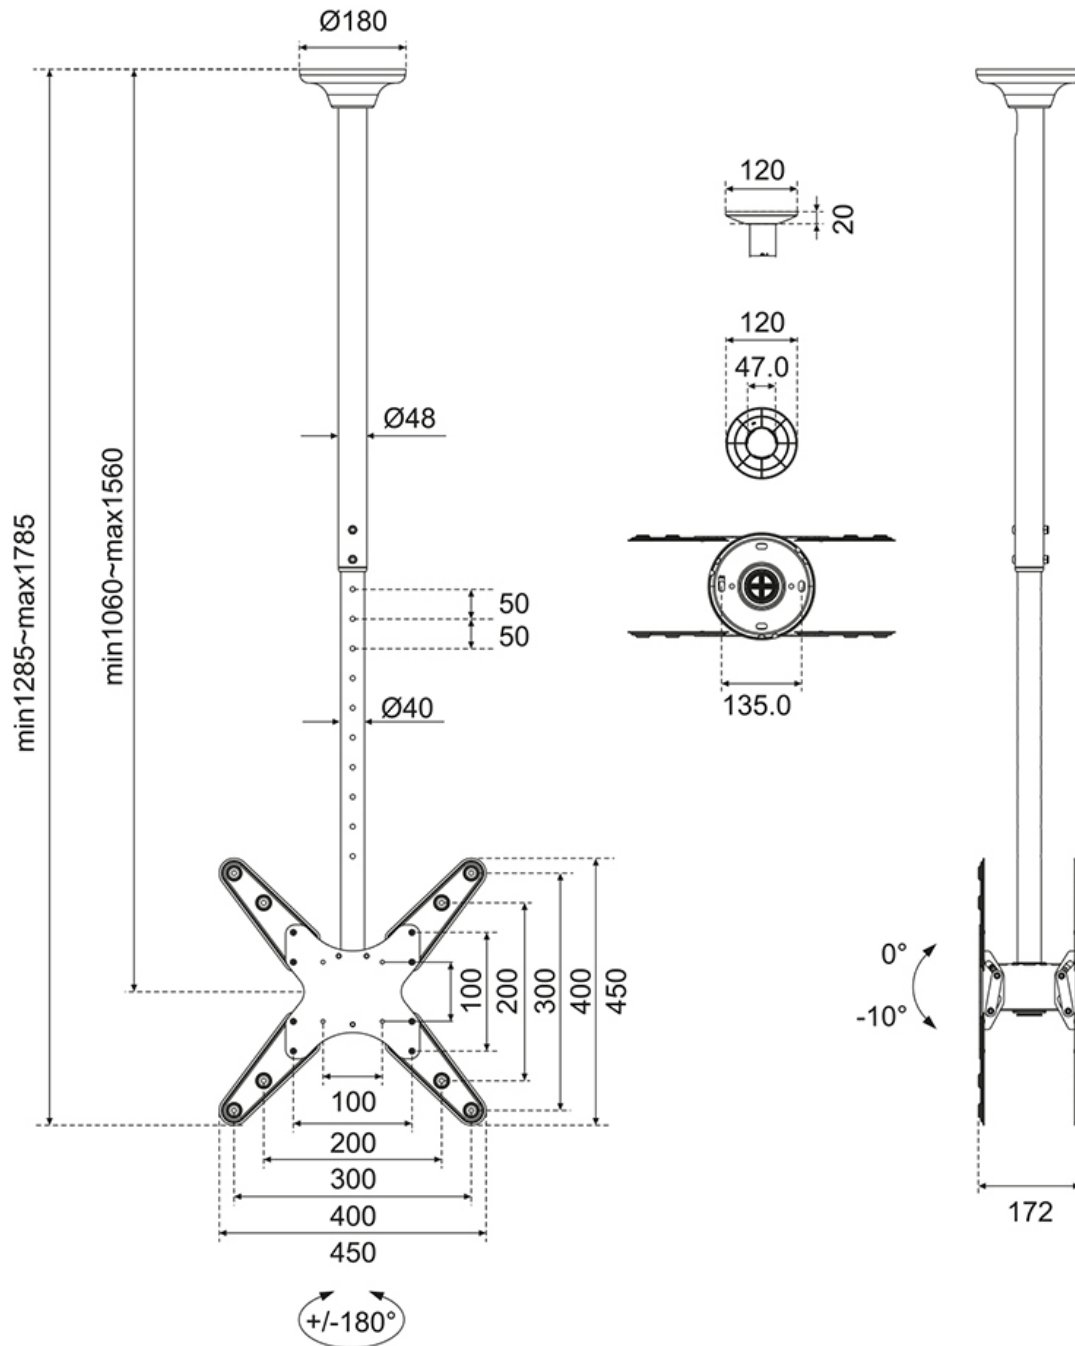

FUNCTIONALITY

Type	Tilt Swivel
Height adjustment	106-156 cm
Tilt (degrees)	10°
Swivel (degrees)	360°
Rotate (degrees)	6°
Height	178,5 cm
Adjustment type	Manual

INFORMATION

Color	Black
Main material	Steel
Warranty	5 year
EAN code	8717371449445

Neomounts

Neomounts

Neomounts FPMA-C340DBLACK full motion dual TV/monitor ceiling mount for 32-75" screens - Black

The Neomounts FPMA-C340DBLACK is a full motion ceiling mount for 2 flat screens up to 75". The unique tilt (10°), swivel (360°) and rotate technology (6°) allows the mount to change to the best angle for the optimal viewing position.

The ceiling mount can be easily adjusted in height from 106 to 156 cm* and has a weight capacity of 50 kg (2x). The FPMA-C340DBLACK is suitable for screens that meet VESA hole pattern 100x100 to 400x400mm. A nifty cable management systems conceals and routes cables from ceiling to screen. The mount comes with an additional decorative cover for installation on suspended ceilings.

FPMA-C340DBLACK

NEOMOUNTS TV/MONITOR CEILING MOUNT

Neomounts

Measuring unit: mm
Measuring unit: mm