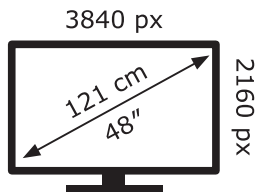

# ENERG

LG Electronics

OLED48C21LA

**66** kWh/1000h

ABCDEF**G**

**120** kWh/1000h

2019/2013