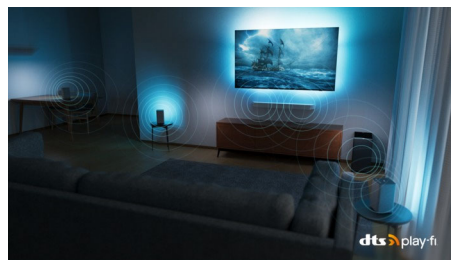

DTS Play-Fi compatible

Philips Wireless Home System powered by DTS Play-Fi lets you connect to compatible soundbars and wireless speakers around your home in seconds. Listen to movies in the kitchen. Play music anywhere. You can even create a home-cinema surround-sound system using your Philips TV as a central speaker.