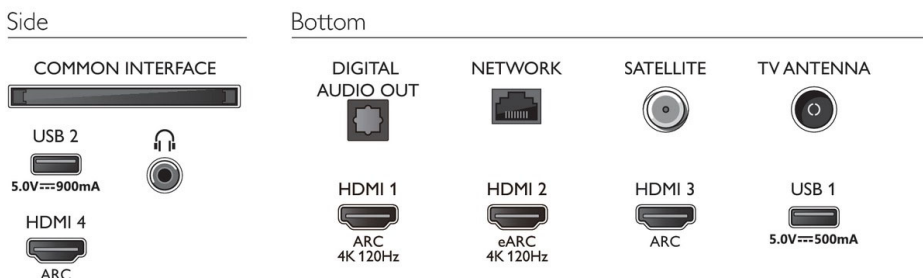

Multimedia Applications

- Video Playback Formats: Containers: AVI, MKV, H264/MPEG-4 AVC, MPEG-1, MPEG-2, MPEG-4, VP9, HEVC (H.265), AV1
- Subtitles Formats Support: .SRT, .SUB, .TXT, .SMI, .ASS, .SSA
- Music Playback Formats: AAC, MP3, WAV, WMA (v2 up to v9.2), WMA-PRO (v9 and v10), FLAC
- Picture Playback Formats: JPEG, BMP, GIF, PNG, 360 photo, HEIF

Design

- Colours of TV: Light silver bezel
- Stand design: Light silver central stand

Dimensions

- Box dimensions (W x H x D): 1600.0 x 995.0 x 170.0 mm
- Set dimensions (W x H x D): 1450.5 x 842.2 x 85.1 mm
- Set dimensions with stand (W x H x D): 1450.5 x 906.9 x 289.1 mm
- Stand dimensions (W x H x D): 379.8 x 70.0 x 289.1 mm
- Product weight: 24.5 kg
- Product weight (+stand): 27.2 kg
- Weight incl. Packaging: 30.9 kg
- Wall-mount compatible: 300 x 300 mm

Accessories

- Included accessories: Remote Control, Quick start guide, Legal and safety brochure, Power cord, Tabletop stand, 2 x AAA Batteries

EU Energy card

- Energy class for SDR: G
- Energy class for HDR: G
- Networked standby mode: <2.0 W
- Off mode power consumption: n.a.
- Panel technology used: LED LCD
- EPREL registration numbers: 1164830
- On mode power demand for HDR: 184 kWh/1000h
- On mode power demand for SDR: 103 kWh/1000h

Connections

Issue date 2022-07-20

Version: 4.5.3

12 NC: 8670 001 82657
EAN: 87 18863 03416 3

© 2022 Koninklijke Philips N.V.
All Rights reserved.

Specifications are subject to change without notice.
Trademarks are the property of Koninklijke Philips N.V.
or their respective owners.

www.philips.com

* EPG and actual visibility (up to 8 days) is country- and operator-dependent.
* Android App offerings vary per country. For more details please visit your local Google Play Store.
* Memory size (Flash): 16 G, the actual available disc space may differ (dependant on e.g. (pre-)installed apps, installed operating system, etc.)
* The TV supports DVB reception for 'Free to air' broadcast. Specific DVB operators may not be supported. An up to date list can be found in the FAQ section of the Philips support website. For some operators Conditional Access and subscription are required. Contact your operator for more information.
* Philips TV Remote app and related functionalities vary per TV model, operator and country, as well as smart device model and OS. For more details please visit: www.philips.com/TVRemoteapp.
* USB recording for digital channels only, recordings may be limited by broadcast copy protection (CI+). Country and channel restrictions may apply.
* This television contains lead only in certain parts or components where no technology alternatives exist in accordance with existing exemption clauses under the RoHS Directive.
* Google Assistant is available on Philips Android TVs running on Android O (8) or higher OS version. Google Assistant is available in selected languages and countries.
* Netflix subscription required. Subject to terms on <https://www.netflix.com>
* Amazon Prime is available in selected languages and countries.
* Amazon, Alexa and all related logos are trademarks of Amazon.com, Inc. or its affiliates. Amazon Alexa is available in selected languages and countries.
* Disney+ subscription required. Subject to terms at <https://www.disneyplus.com> (c) 2020 Disney and its related entities. Disney+ is available in selected languages and countries.
* Rakuten TV is available in selected languages and countries.