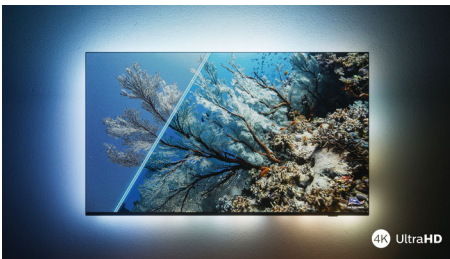

Vibrant HDR picture

Want to experience a perfect picture for every scene? Your Philips 4K UHD TV is compatible with all major HDR formats, which means you get brilliant, sharp images. You'll see every detail, even in dark and bright areas.

Slim, attractive design

Looking for a TV that fits into your life? The virtually bezel-free screen of this 4K smart TV goes with just about any interior, while the angled stand leaves plenty of room for a soundbar. Our packaging and inserts use recycled cardboard and paper.