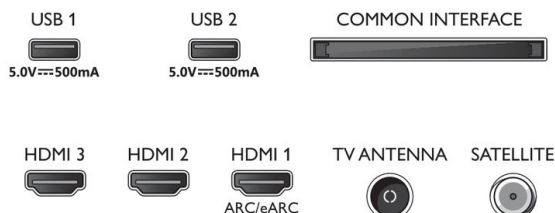

Multimedia Applications

- Video Playback Formats: Containers: AVI, MKV, H264/MPEG-4 AVC, MPEG-1, MPEG-2, MPEG-4, HEVC (H.265), VP9, AV1
- Subtitles Formats Support: .SML, .SRT, .SUB, .TXT, .ASS, .SSA
- Music Playback Formats: AAC, MP3, WAV, WMA (v2 up to v9.2), WMA-PRO (v9 and v10), FLAC
- Picture Playback Formats: JPEG, BMP, GIF, PNG, 360 photo, HEIF

Design

- Colours of TV: Matt black bezel
- Stand design: Black matt cut sticks

Dimensions

- Box dimensions (W x H x D): 1240.0 x 785.0 x 150.0 mm
- Set dimensions (W x H x D): 1113.0 x 654.4 x 85.3 mm
- Set dimensions with stand (W x H x D): 1113.0 x 673.9 x 246.8 mm
- Stand dimensions (W x H x D): 808.4 x 28.0 x 245.3 mm
- Product weight: 9.2 kg
- Product weight (+stand): 9.3 kg

- Weight incl. Packaging: 12.1 kg
- Stand height to TV bottom edge: 28.0 mm
- Distance between 2 stands: 808.4 mm
- Wall-mount compatible: 100 x 200 mm

Accessories

- Included accessories: Remote Control, 2 x AAA Batteries, Power cord, Quick start guide, Legal and safety brochure, Tabletop stand

EU Energy card

- EPREL registration numbers: 1205164
- Energy class for SDR: F
- On mode power demand for SDR: 64 kWh/1000h
- Energy class for HDR: G
- On mode power demand for HDR: 116 kWh/1000h
- Networked standby mode: <2.0 W
- Off mode power consumption: n.a.
- Panel technology used: LED LCD

Connections

Side

Rear

Issue date 2022-07-20

Version: 6.1.1

12 NC: 8670 001 82448
EAN: 87 18863 03385 2

© 2022 Koninklijke Philips N.V.
All Rights reserved.

Specifications are subject to change without notice.
Trademarks are the property of Koninklijke Philips N.V.
or their respective owners.

www.philips.com

- EPG and actual visibility (up to 8 days) is country- and operator-dependent.
- The TV supports DVB reception for 'Free to air' broadcast. Specific DVB operators may not be supported. An up to date list can be found in the FAQ section of the Philips support website. For more operators Conditional Access and subscription are required. Contact your operator for more information.
- Philips TV Remote app and related functionalities vary per TV model, operator and country, as well as smart device model and OS. For more details please visit: www.philips.com/TVRemoteapp.
- Smart TV app availability varies per TV model and country. For more details please visit: www.philips.com/smarttv.
- This television contains lead only in certain parts or components where no technology alternatives exist in accordance with existing exemption clauses under the RoHS Directive.
- Amazon Prime is available in selected languages and countries.
- Netflix subscription required. Subject to terms on <https://www.netflix.com>
- Rakuten TV is available in selected languages and countries.