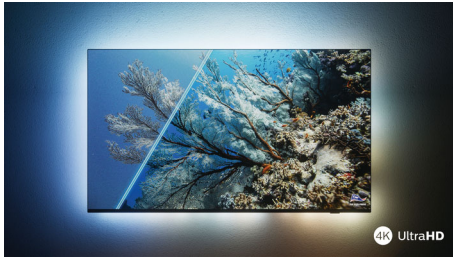

Philips LED
4K UHD LED Smart TV

Major HDR formats supported
Dolby Vision and Dolby Atmos
126 cm (50") SAPHI smart TV
Pixel Precise Ultra HD

50PUS7607

Pure entertainment

4K UHD LED Smart TV

Get the picture and sound you want with this no-frills smart TV. You'll enjoy sharp, vivid films and shows, plus smooth, great-looking gaming. Premium Dolby Atmos sound means you'll get the most from music and soundtracks.

Major HDR formats supported Dolby Vision and Dolby Atmos, 126 cm (50") SAPHI smart TV, Pixel Precise Ultra HD

Highlights

4K UHD LED TV

Love everything that you watch on this 4K UHD LED TV. Philips Pixel Precise Ultra HD engine optimises picture quality to deliver sharp images, rich colours and smooth motion. You get the best possible viewing experience every time.

Slim, attractive design.

Looking for a TV that fits with your room? The virtually bezel-free screen of this 4K smart TV goes with just about any interior, and the slim,

matt-black feet make it seem as if the screen is floating. Our packaging and inserts use recycled cardboard and paper.