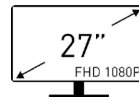

PRO MP273

Business & Productivity Monitor

27" Screen Size

View your applications, spreadsheets and more with a perfect 27 inches screen and experience a breathtaking screen that comes with Full HD resolution

VESA Mount Support

To be mounted on the wall of your office & home with a VESA standard design which can make it completely invisible on a desk

SPECIFICATIONS

Type / Size	27"
Active Display Area (mm)	597.888(H) x 336.312(V)
Curvature	Flat
Panel Type	IPS
Resolution	1920 x 1080 (Full HD)
Pixel Pitch	0.3114(H) x 0.3114(V)
Aspect Ratio	16:9
Brightness (nits)	250 cd/m ²
Contrast Ratio	1000:1
Refresh Rate	75Hz
Response Time	5ms (GTG)
View Angles	178°(H) / 178°(V)
sRGB	100% (CIE1976)
Surface Treatment	Anti-glare
Display Colors	16.7M
Color Bit	8 bits
Video Interface	1x DisplayPort (1.2a) 1x HDMI (1.4) 1x Headphone-out
Speaker	2x 1W
Power Type	External Adaptor 12V 2.5A
Power Input	100~240V, 50~60Hz
Adjustment (Tilt)	-5° ~ 20°
Kensington Lock	Yes
VESA Mounting	75 x 75 mm
Product Dimension with Stand (W x D x H)	613.50 x 181.10 x 462.60 mm (24.15 x 7.13 x 18.21 inch)
Product Dimension without Stand (W x D x H)	613.50 x 46.60 x 362.50 mm (24.15 x 1.83 x 14.27 inch)
Weight (NW / GW)	3.9 kg (8.6 lbs) / 5.3 kg (11.68 lbs)
Dimension (W x D x H) With Carton	687 x 119 x 458 mm (27.05 x 4.69 x 18.03 inch)
Note	HDMI: 1920 x 1080 (Up to 75Hz) DisplayPort: 1920 x 1080 (Up to 75Hz)