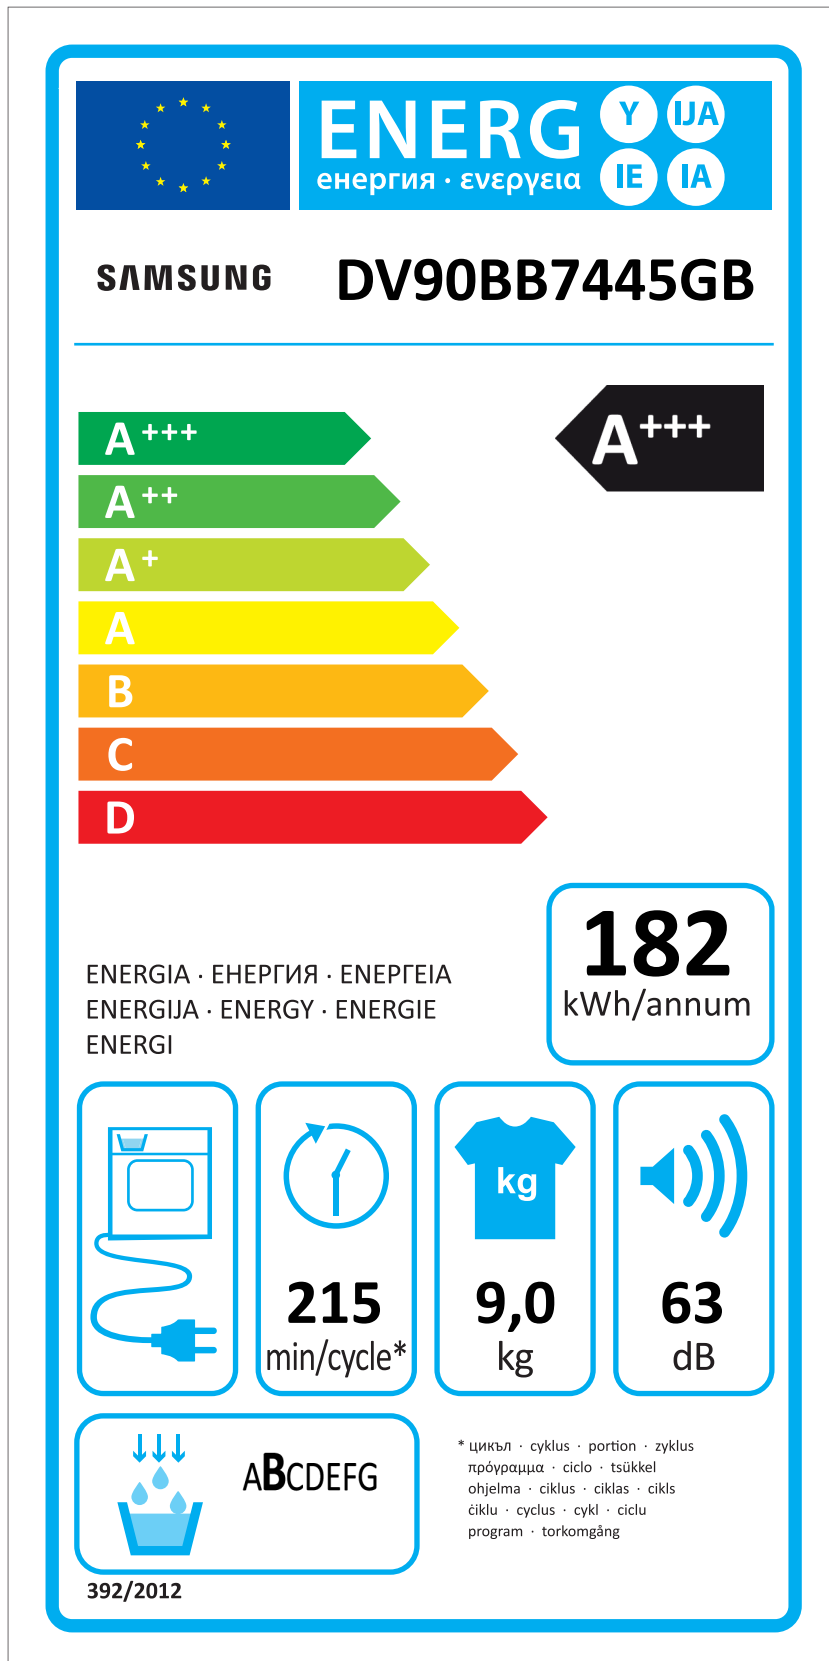

ERP LABEL ENERGY (DRYER CONDENSER TYPE)

CODE : DC68-03225C
Size : 110 x 220 (mm)
Material : ART