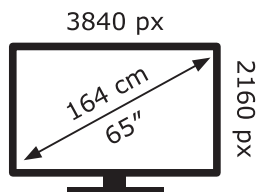

ENERG ⚡

LG Electronics

OLED65G23LA

95 kWh/1000h

ABCDEF**G**

213 kWh/1000h

2019/2013