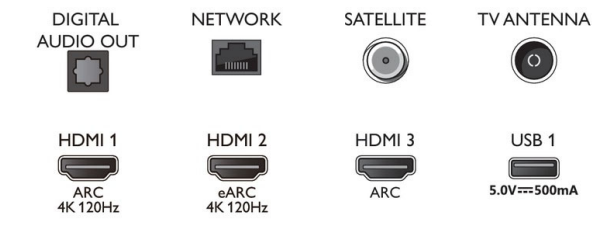

Design

- Colours of TV: Anthracite grey bezel
- Stand design: Anthracite grey central stand

Dimensions

- Box dimensions (W x H x D): 1360.0 x 840.0 x 160.0 mm

- Set dimensions (W x H x D): 1231.2 x 718.3 x 79.7 mm
- Set dimensions with stand (W x H x D): 1231.2 x 819.8 x 262.6 mm
- Stand dimensions (W x H x D): 329.7 x 70.0 x 262.6 mm
- Product weight: 15.5 kg
- Product weight (+stand): 17.9 kg
- Weight incl. Packaging: 21.6 kg
- Wall-mount compatible: 200 x 300 mm

Accessories

- Included accessories: Remote Control, Quick start guide, Legal and safety brochure, Power cord, Tabletop stand, 2 x AAA Batteries

EU Energy card

- Energy class for SDR: G
- Energy class for HDR: G
- Networked standby mode: <2.0 W
- Off mode power consumption: n.a.
- Panel technology used: LED LCD
- EPREL registration numbers: 1164825
- On mode power demand for HDR: 138 kWh/1000h
- On mode power demand for SDR: 82 kWh/1000h

Connections

Side

Bottom

Issue date 2023-02-04

Version: 7.2.3

12 NC: 8670 001 82682
EAN: 87 18863 03432 3

© 2023 Koninklijke Philips N.V.
All Rights reserved.

Specifications are subject to change without notice.
Trademarks are the property of Koninklijke Philips N.V.
or their respective owners.