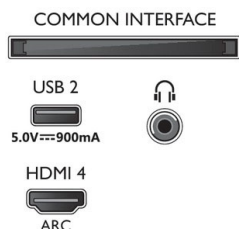

Design

- Colours of TV: Anthracite grey bezel
- Stand design: Anthracite grey central stand

Dimensions

- Box dimensions (W x H x D): 1360.0 x 840.0 x 160.0 mm

- Set dimensions (W x H x D): 1231.2 x 718.3 x 79.7 mm
- Set dimensions with stand (W x H x D): 1231.2 x 819.8 x 262.6 mm
- Stand dimensions (W x H x D): 329.7 x 70.0 x 262.6 mm
- Product weight: 15.5 kg
- Product weight (+stand): 17.9 kg
- Weight incl. Packaging: 21.6 kg
- Wall-mount compatible: 200 x 300 mm

Accessories

- Included accessories: Remote Control, Quick start guide, Legal and safety brochure, Power cord, Tabletop stand, 2 x AAA Batteries

EU Energy card

- Energy class for SDR: G
- Energy class for HDR: G
- Networked standby mode: <2.0 W
- Off mode power consumption: n.a.
- Panel technology used: LED LCD
- EPREL registration numbers: 1164825
- On mode power demand for HDR: 138 kWh/1000h
- On mode power demand for SDR: 82 kWh/1000h

Connections

Side

Bottom

Issue date 2023-02-04

Version: 7.2.3

12 NC: 8670 001 82682
EAN: 87 18863 03432 3

© 2023 Koninklijke Philips N.V.
All Rights reserved.

Specifications are subject to change without notice.
Trademarks are the property of Koninklijke Philips N.V.
or their respective owners.