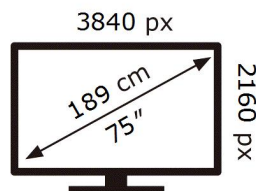

ENERG

SAMSUNG

QE75Q65AAU

118 kWh/1000h

ABCDEF **G**

197 kWh/1000h

2019/2013