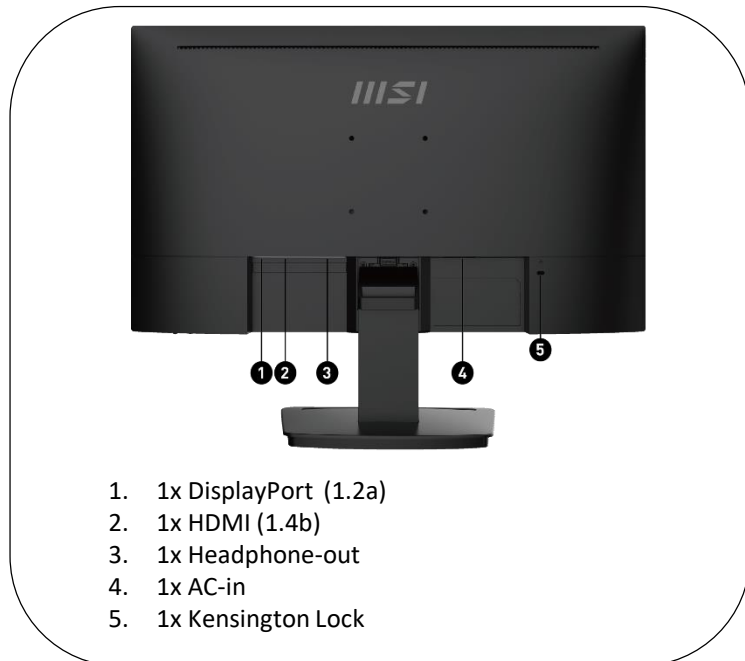

75Hz High Refresh Rate

The more images shown in the same time, the less burden will impose to your eyes

Built-in Speakers

Built-in speakers allow you to listen clearly without connecting external speakers

VESA Mount Support

To be mounted on the wall of your office & home with a VESA standard design which can make it completely invisible on a desk

SPECIFICATIONS

Type / Size	23.8"
Active Display Area (mm)	527.04(H) x 296.46(V)
Curvature	Flat
Panel Type	IPS
Resolution	1920 x 1080 (Full HD)
Pixel Pitch	0.2745(H) x 0.2745(V)
Aspect Ratio	16:9
Brightness (nits)	250 cd/m ²
Contrast Ratio	1000:1
Refresh Rate	75Hz
Response Time	4ms (GTG)
View Angles	178°(H) / 178°(V)
sRGB	TBD
Surface Treatment	Anti-glare
Display Colors	16.7M
Color Bit	8 bits
Video Interface	1x DisplayPort (1.2a) 1x HDMI (1.4b) 1x Headphone-out
Speaker	2x 1W
Power Type	External Adaptor 12V 2.5A
Power Input	100~240V, 50~60Hz
Adjustment (Tilt)	-5° ~ 20°
Kensington Lock	Yes
VESA Mounting	75 x 75 mm
Dimension (W x D x H)	TBD
Weight (NW / GW)	TBD
Dimension (W x D x H) With Carton	605 x 116 x 407 mm (23.82 x 4.57 x 16.02 inch)
Note	HDMI: 1920 x 1080 (Up to 75Hz) DisplayPort: 1920 x 1080 (Up to 75Hz)

1. 1x DisplayPort (1.2a)
2. 1x HDMI (1.4b)
3. 1x Headphone-out
4. 1x AC-in
5. 1x Kensington Lock