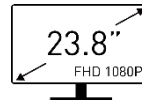

PRO MP243

Business & Productivity Monitor

23.8" Screen Size

View your applications, spreadsheets and more with a perfect 23.8 inches screen and experience a breathtaking screen that comes with Full HD resolution

VESA Mount Support

To be mounted on the wall of your office & home with a VESA standard design which can make it completely invisible on a desk

SPECIFICATIONS

Type / Size	23.8"
Active Display Area (mm)	527.04(H) x 296.46(V)
Curvature	Flat
Panel Type	IPS
Resolution	1920 x 1080 (Full HD)
Pixel Pitch	0.2745(H) x 0.2745(V)
Aspect Ratio	16:9
Brightness (nits)	250 cd/m ²
Contrast Ratio	1000:1
Refresh Rate	75Hz
Response Time	4ms (GTG)
View Angles	178°(H) / 178°(V)
sRGB	TBD
Surface Treatment	Anti-glare
Display Colors	16.7M
Color Bit	8 bits
Video Interface	1x DisplayPort (1.2a) 1x HDMI (1.4b) 1x Headphone-out
Speaker	2x 1W
Power Type	External Adaptor 12V 2.5A
Power Input	100~240V, 50~60Hz
Adjustment (Tilt)	-5° ~ 20°
Kensington Lock	Yes
VESA Mounting	75 x 75 mm
Dimension (W x D x H)	TBD
Weight (NW / GW)	TBD
Dimension (W x D x H) With Carton	605 x 116 x 407 mm (23.82 x 4.57 x 16.02 inch)
Note	HDMI: 1920 x 1080 (Up to 75Hz) DisplayPort: 1920 x 1080 (Up to 75Hz)