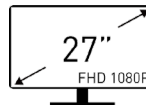

PRO MP272C

Business & Productivity Monitors

27" Screen Size

View your applications, spreadsheets and more with a perfect 27 inches screen and experience a breathtaking screen that comes with Full HD resolution

VESA Mount Support

To be mounted on the wall of your office & home with a VESA standard design which can make it completely invisible on a desk

SPECIFICATIONS

Type / Size	27"
Colorway	Black
Active Display Area (mm)	598(H) x 336(V)
Curvature	Curved 1500R
Panel Type	VA
Resolution	1920 x 1080 (FHD)
Pixel Pitch	0.311(H) x 0.311(V)
Aspect Ratio	16:9
Brightness (nits)	250 cd/m ²
Contrast Ratio	4000:1
Refresh Rate	75Hz
Response Time	1ms (MPRT) / 5ms (GTG)
View Angles	178°(H) / 178°(V)
sRGB	98% (CIE1976)
Surface Treatment	Anti-glare
Display Colors	16.7M
Color Bit	8 bits
Video Interface	1x HDMI (1.4b) 1x D-Sub (VGA) 1x Line-in 1x Headphone-out
Speaker	2x 2W
Power Type	External Adaptor (12V 4A)
Power Input	100~240V, 50~60Hz
Adjustment (Tilt)	-5° ~ 20°
Kensington Lock	Yes
VESA Mounting	100 x 100 mm
Dimension (W x D x H)	610.5 x 250 x 462.5 mm (24.04 x 9.84 x 18.21 inch)
Weight (NW / GW)	5 kg (11.02 lbs) / 7.03 kg (15.5 lbs)
Dimension (W x D x H) With Carton	840 x 132 x 458 mm (33.07 x 5.2 x 18.03 inch)
Note	HDMI: 1920 x 1080 (Up to 75Hz) D-Sub: 1920 x 1080 (Up to 60Hz) Energy Star 8.0 FreeSync Support