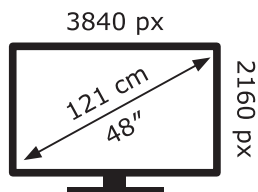

ENERG

LG Electronics

48LX1Q6LA

66 kWh/1000h

ABCDEF**G**

120 kWh/1000h

2019/2013