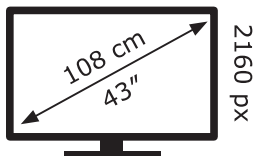

ENERG ⚡

LG Electronics

43UQ70006LB

66 kWh/1000h

ABCDEF**G**

HDR

80 kWh/1000h

3840 px