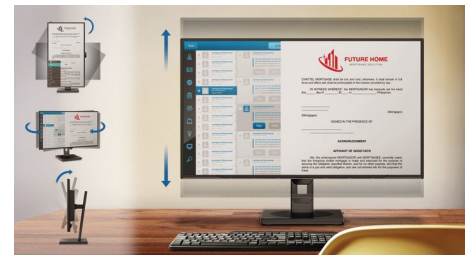

## EasyRead mode

EasyRead mode for a paper-like reading experience

## SmartErgoBase

The SmartErgoBase is a monitor base that delivers ergonomic display comfort and provides cable management. The base can swivel, tilt and rotate to various angles to ensure maximum comfort. The height adjustable stand guarantees the optimal viewing level, reducing the physical strains of a long workday, while cable management reduces cable clutter and keeps the workspace neat and professional.