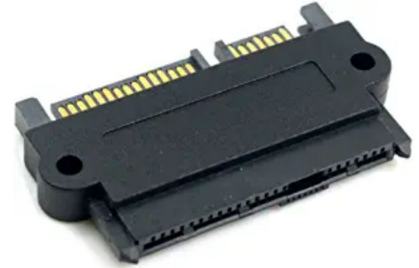

MPN: MSSAS01

SAS to SATA adapter

CoreParts offers a range of covers, that's compatible with all major brands for smart devices. All manufactured by high-end, certified and trusted suppliers.

- High Quality
- Tested and certified
- Matching Performance
- Reliable with 12 month Warranty

Specifications

Design	Product colour	Black
Features	Connector 1 form factor	Straight
	Connector 1 gender	Female
	Connector 2 form factor	Straight
	Connector 2 gender	Male
	Plug and Play	Yes
Logistics data	Quantity per pack	1 pc(s)
Ports & interfaces	Host interface	SAS
	Output interface	SATA
Vendor information	Brand Name	CoreParts
	Warranty	1 Year(s)