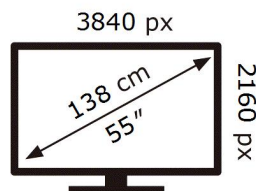

ENERG

SAMSUNG

UE55AU7090U

84 kWh/1000h

ABCDEF **G**

HDR

116 kWh/1000h

2019/2013