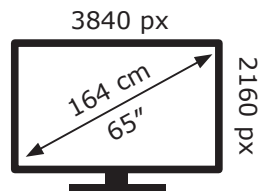

ENERGY

LG Electronics

65UN80003LA

133 kWh/1000h

ABCDEF**G**

155 kWh/1000h

2019/2013